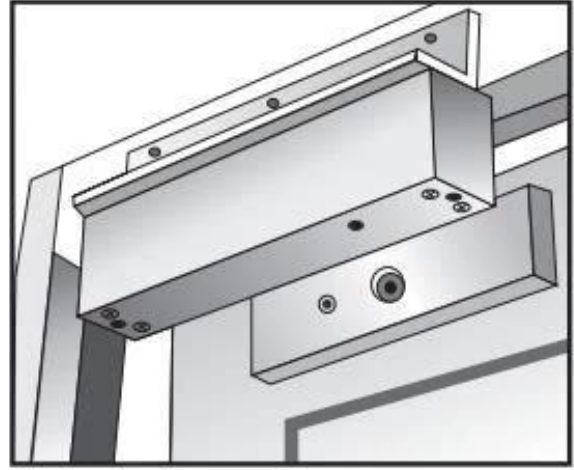

DH-180ZL tek kapılı elektromanyetik kilit için kullanım (300LBS)

Armature Plate

L BRACKET

ZL BRACKET

U BRACKET

► Optional Accessories

UDOHOW Magnetic lock Series

Holding Force : 180kg/375lbs		
DH-180G	DH-180A	DH-180GS
		
Holding Force : 280kgs/600lbs		
DH-280G	DH-280A	DH-280GS
		
Holding Force : 350kgs/750lbs		
DH-350G	DH-350A	DH-350GS
		
Holding Force:60KG/100lbs		Holding Force : 500kg/1200lbs
DH-60G		DH-500G
		