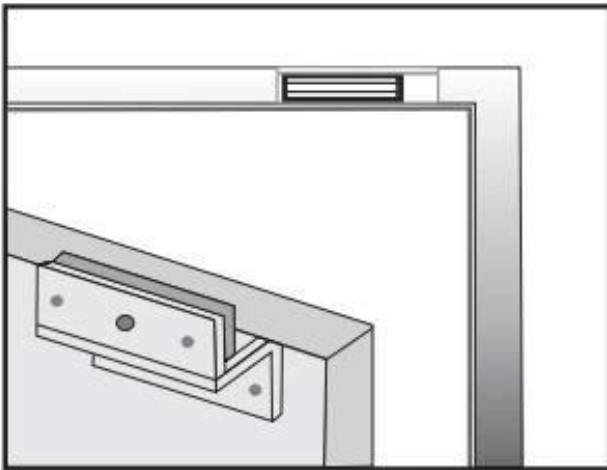

# Aluminium Alloy U-bracket for 280KG 600lbs Electric Magnetic Lock

Armature Plate

L BRACKET

ZL BRACKET

U BRACKET