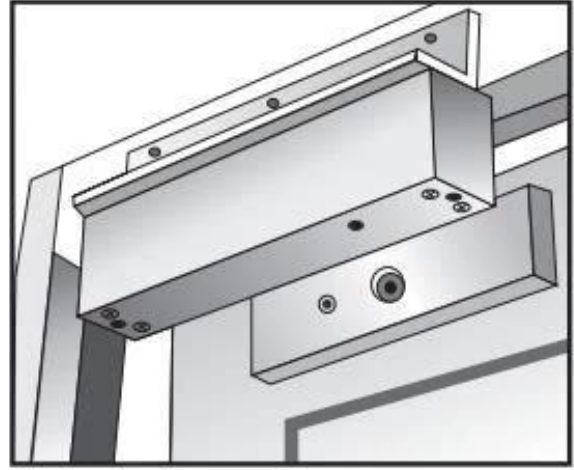

### U Style Magnetic Lock Bracket for 280KG 600lbs Electric Magnetic Lock

Aluminum Sandblast Material

Suitable For Frameless Glass Door

# Aluminium Alloy U-bracket for 280KG 600lbs Electric Magnetic Lock

Armature Plate

L BRACKET

ZL BRACKET

U BRACKET