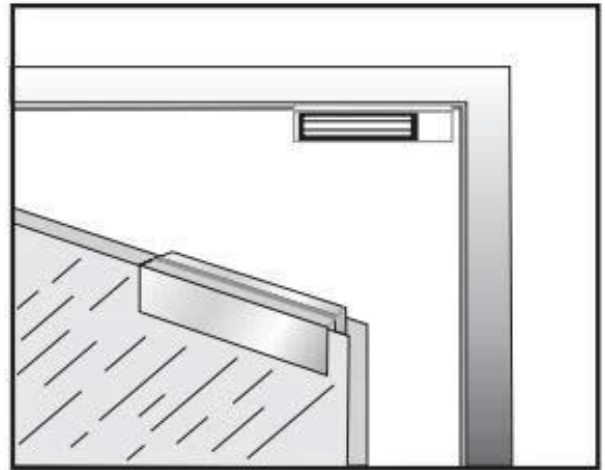

# Aluminium Alloy U-bracket for 280KG 600lbs Electric Magnetic Lock

Armature Plate

L BRACKET

ZL BRACKET

U BRACKET