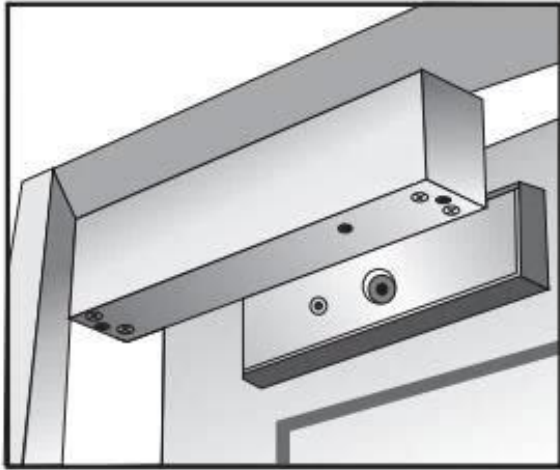

### U Style Magnetic Lock Bracket for 280KG 600lbs Electric Magnetic Lock

Aluminum Sandblast Material

Suitable For Frameless Glass Door

# Aluminium Alloy U-bracket for 280KG 600lbs Electric Magnetic Lock

Armature Plate

L BRACKET

ZL BRACKET

U BRACKET