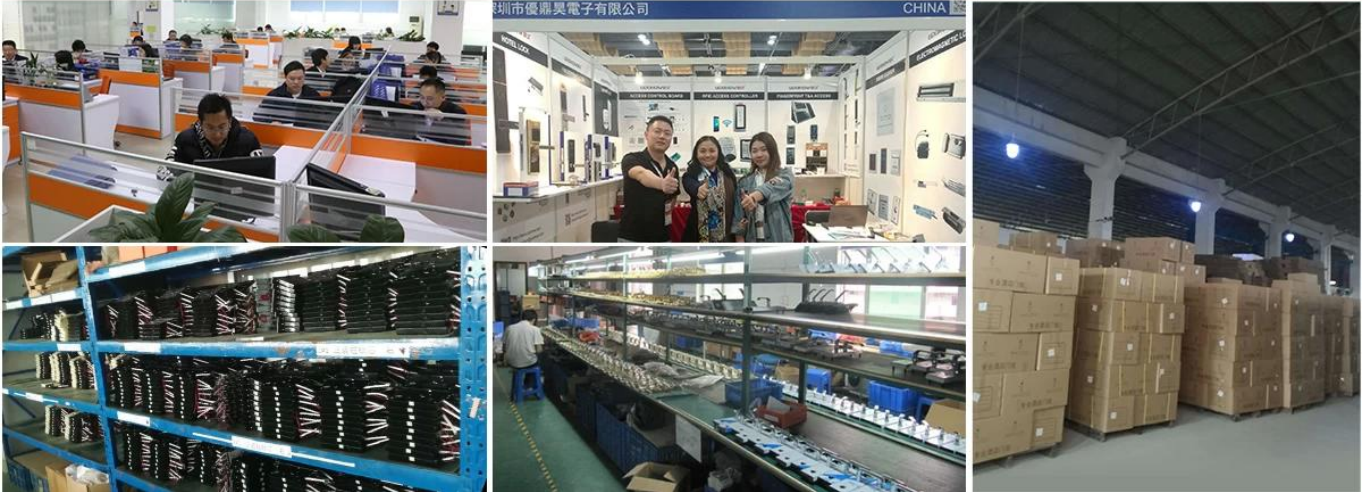

FACTORY / WORKSHOP / EXHIBITION

WHY CHOOSE US

UDOHOW ELECTRONICS CO., LIMITED

High-tech enterprise, located in Guangdong Province, China

Integrates R&D, manufacture, sale and maintenance together.

Factory area: 2, 000 square meters. annual production: 300,000 pieces of intelligent locks

We assure for the high quality and offer long term After-sale services.

Professional technique supports and great service. Fast delivery and safe shipping way.