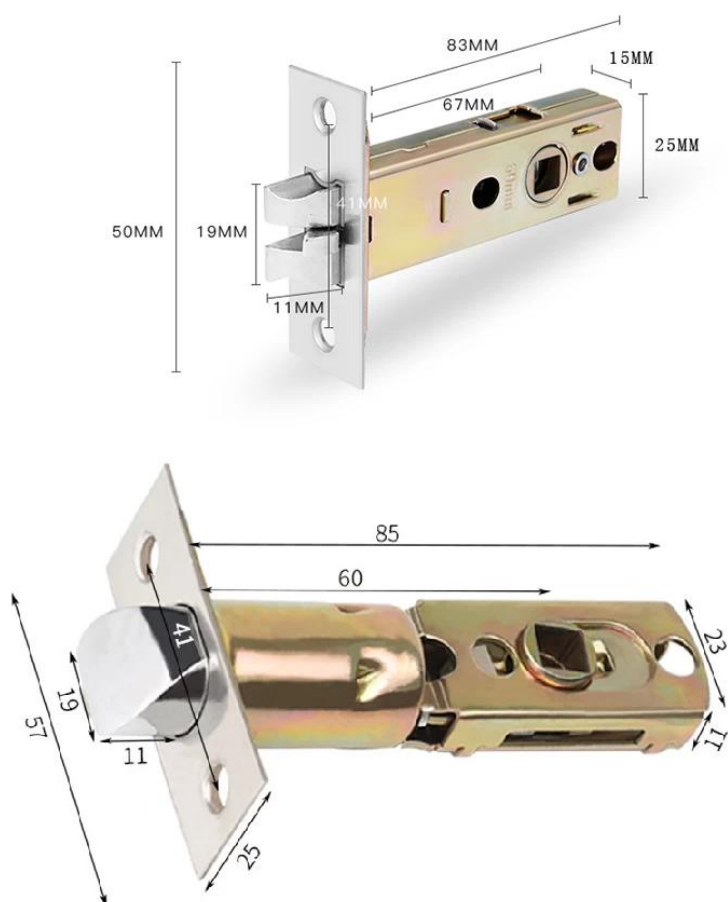

### USB charging port

With backup USB port for emergency charging

## Lock body size

The center distance can be adjusted to 70mm