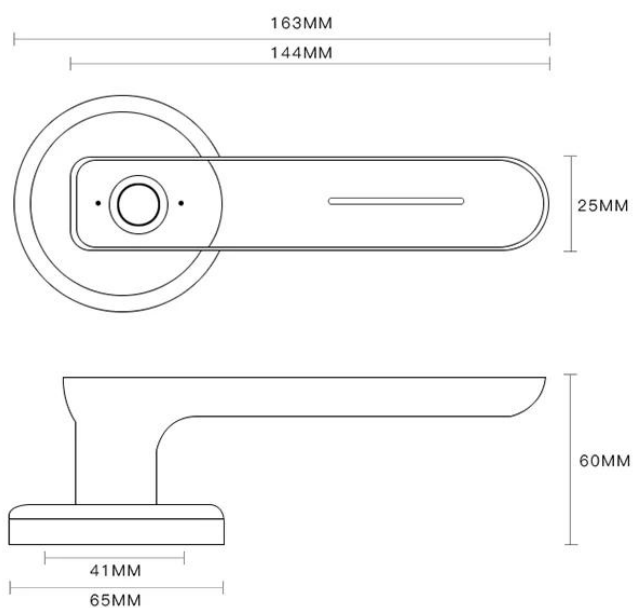

### USB charging port

With backup USB port for emergency charging

## Lock body size

The center distance can be adjusted to 70mm