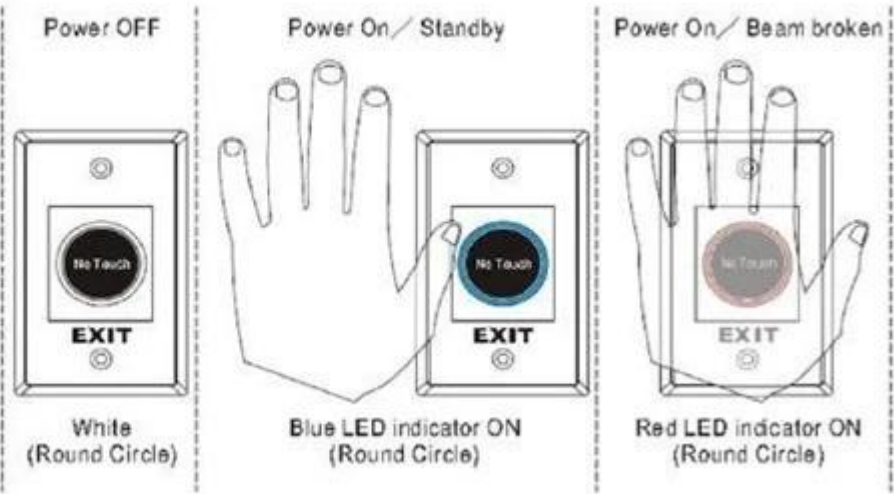

# LED Indicator

A: Black/PC Lens  
B: Round Shape LED Indicator

## Sensing Range

## Installation

Red LED Indicator:  
Power ON (Standby)

Green LED Indicator:  
Power ON (Triggered)

Blue LED Indicator:  
Power ON (Standby)

Red LED Indicator:  
Power ON (Triggered)