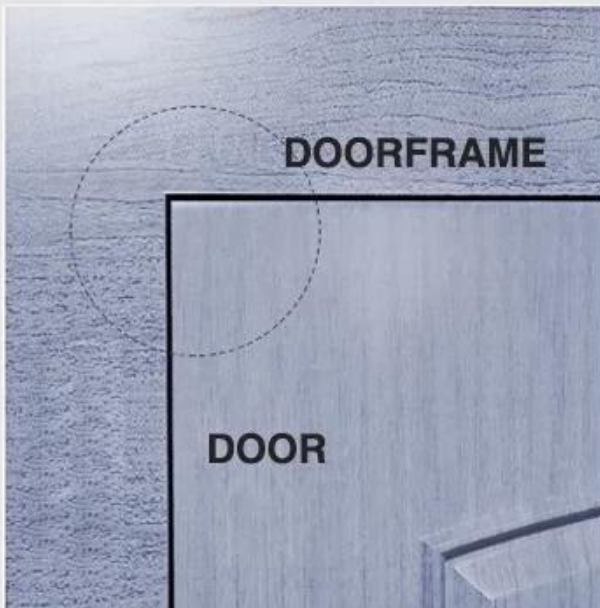

2 FASTENED RIVETS

Fastening Rivets assure stability in connection, effective solution in usage and safety, premium performance in wearproof

3 MAIN BODY

Special Structure Design For Components, Multi-Step Processes For Manufacturing, Pass 100000 Times Test, Premium & Durable

4 POLE & BEARING

Special Structure Design For Components, Multi-Step Processes For Manufacturing, Pass 100000 Times Test, Premium & Durable

Преимущество:

Дверной доводчик устанавливается в верхней части дверного полотна с одним отверстием, применяется для деревянных дверей, стальных дверей и противопожарных дверей.

Could be installed on the right or left

Fireproof Door

Wooden Door

Metal Door

Anti-Theft Door

02

ASSURE DOOR AND DOORFRAME ARE ON THE SAME PLANE

DOOR AND DOORFRAME ARE ON THE SAME PLANE

Whatever you use it on inward or outward door, just make sure door and doorframe on the same plane, then door closer will work

DOOR AND DOORFRAME ARE NOT ON THE SAME PLANE

Whatever you use it on inward or outward door, just make sure door and doorframe on the same plane, then door closer will work