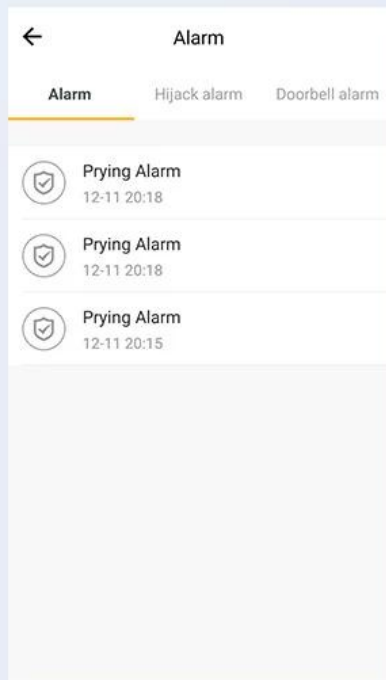

Semiconductor Biometrics

Identify fingerprints by circular
groove design.

Fingerprint
recognition rate*

98.6 %

Accurate
fingerprint
recognition*

AUTOMATIC Lock & Unlock

Convenient App Managemant

lock and unlock automatically
with the auto structural design,freeing your hands

Smart home

User
management

log

*Language:Chinese simplified,chinese traditional,
English,spanish,Portuguese,russian,French,Malay;
more coming

APPLICATION

Multi-Locks Manage

Authorized administrators

Push warning information

User management

PRODUCT STRUCTURE DIAGRAM

① Battery Case

② Waterproof Rubber Pad

③ Fingerprint Reader

④ Touch Keypad

⑤ Card Reader

⑥ Mechanical Keyhole