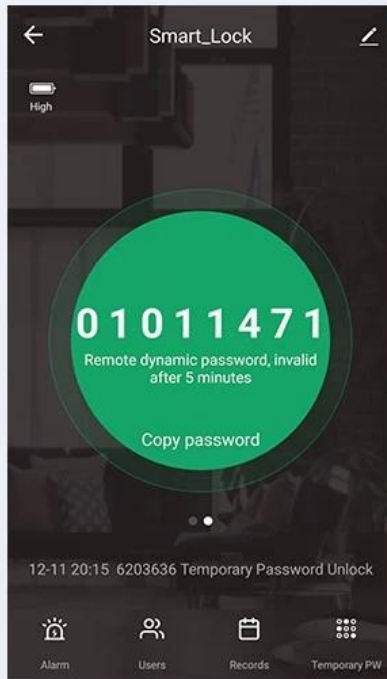

Semiconductor Biometrics

Identify fingerprints by circular
groove design.

Fingerprint
recognition rate*

98.6 %

Accurate
fingerprint
recognition*

AUTOMATIC Lock & Unlock

Convenient App Managemant

lock and unlock automatically
with the auto structural design,freeing your hands

Smart home

User
management

log

*Language:Chinese simplified,chinese traditional,
English,spanish,Portuguese,russian,French,Malay;
more coming

APPLICATION

Multi-Locks Manage

Authorized administrators

Push warning information

User management

PRODUCT STRUCTURE DIAGRAM

① Battery Case

② Waterproof Rubber Pad

③ Fingerprint Reader

④ Touch Keypad

⑤ Card Reader

⑥ Mechanical Keyhole