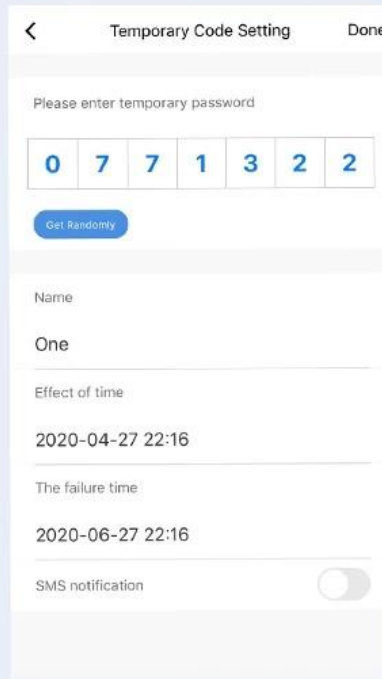

Semiconductor Biometrics

Identify fingerprints by circular
groove design.

Fingerprint
recognition rate*

98.6 %

Accurate
fingerprint
recognition*

AUTOMATIC Lock & Unlock

Convenient App Managemant

lock and unlock automatically
with the auto structural design,freeing your hands

Smart home

User
management

log

*Language:Chinese simplified,chinese traditional,
English,spanish,Portuguese,russian,French,Malay;
more coming

APPLICATION

Multi-Locks Manage

Authorized administrators

Push warning information

User management

PRODUCT STRUCTURE DIAGRAM

① Battery Case

② Waterproof Rubber Pad

③ Fingerprint Reader

④ Touch Keypad

⑤ Card Reader

⑥ Mechanical Keyhole