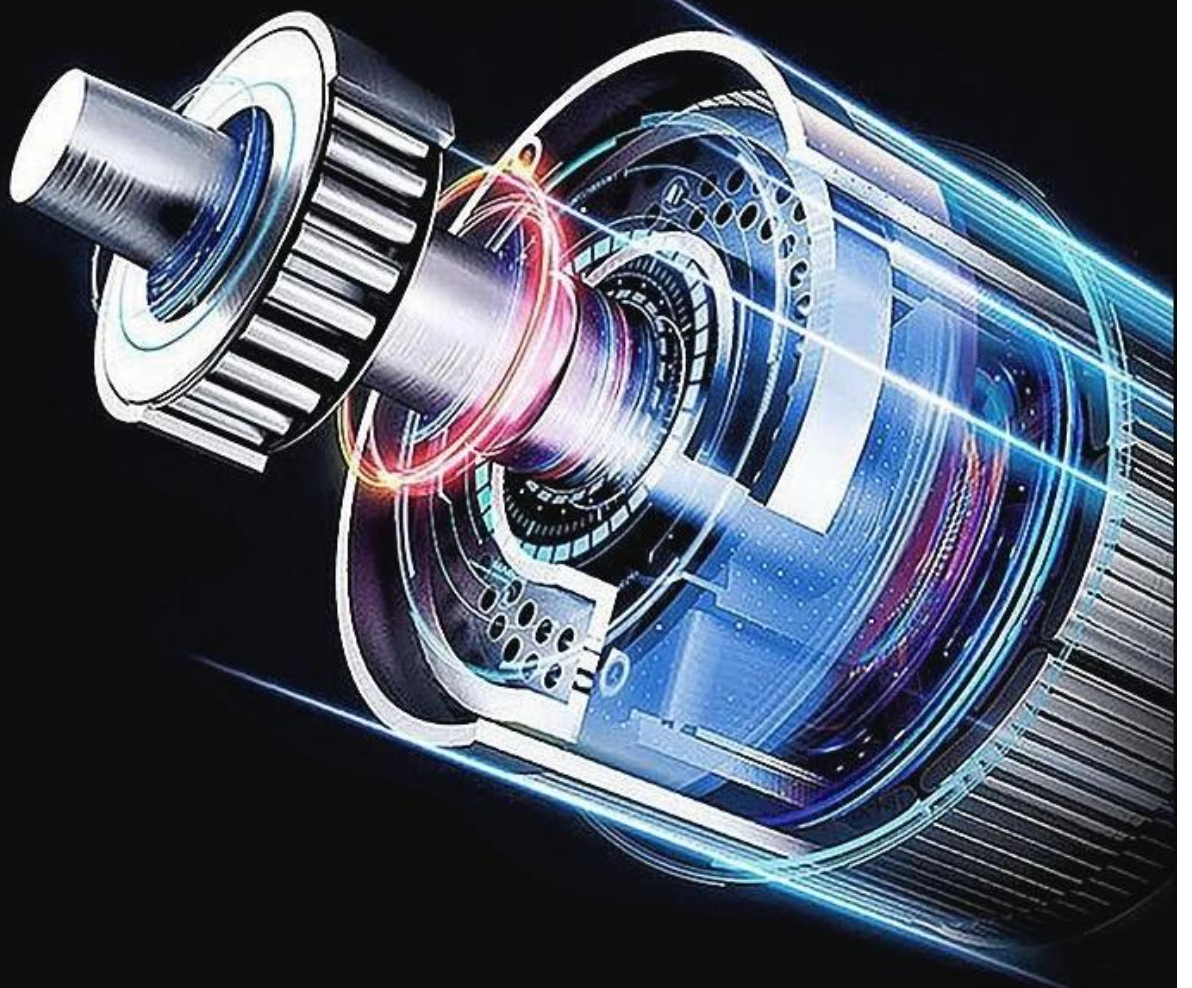

Semiconductor Biometrics

Identify fingerprints by circular
groove design.

Fingerprint
recognition rate*

98.6 %

Accurate
fingerprint
recognition*

AUTOMATIC Lock & Unlock

Convenient App Managemant

lock and unlock automatically
with the auto structural design,freeing your hands