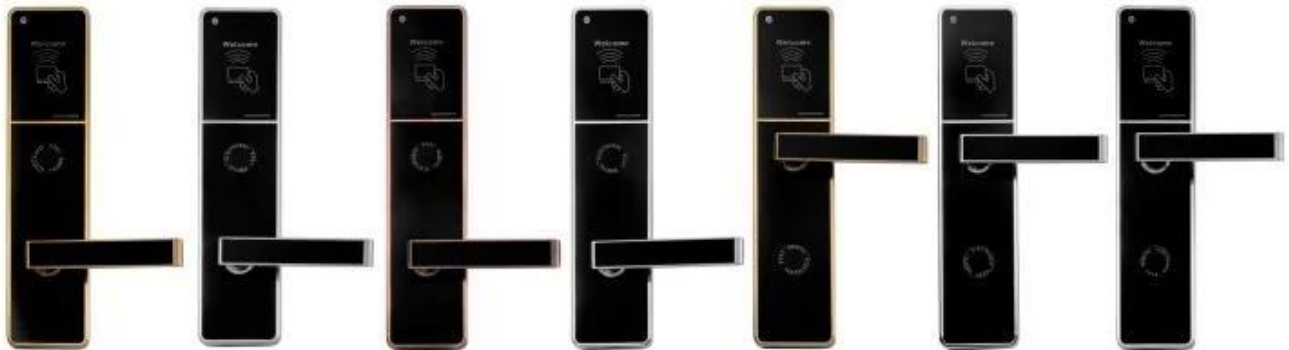

Fechamento seguro do hotel com cartão RFID

Detail Parameters

High Quality Life Choices

| | | |
|--|--------------------------|------------------------------------|
|  | Type: | RF hotel Lock DH-8505 |
| | Material: | 304 stainless steel |
| | Card Type: | ID, TEMIC, IC |
| | Unlock Ways: | Smart Card or Mechanical key |
| | Card reading current: | ≤ 20 mA |
| | Static consumption: | ≤ 15 μ A |
| | Working Temperature: | -20°C~+70°C |
| | Opening current: | 300 mA(last for 0.3s) |
| | Humidity: | $\leq 95\%$ RH |
| | Inductive distance: | ≤ 5 cm |
| | Anti-static electricity: | $> 15,000$ V |
| | Battery: | 4 pieces of 5# normal battery (6V) |
| | Lock Size: | 309*75*19mm |

Induction Card Opening DH-8505

304 Stainless Steel | Smart Card Or Mechanical Key | High Security

>>

Formal Wear
Silvery

<<

Upside Down
Golden

Management Collocation

Other accessories need to be purchased in addition to the lock

Cards : To open lock and get power from the energy saving switch, one Lock need at least one pcs card, for opend door. 100,000 times durable.

Energy-saving switch: device allow the key card to turn on the lighting system and air controller of the room.

Lock : Install onto the door. Independent, wireless, battery-operated. It stores latest 220 events. Perfect reading. Advanced security performance.

Selective Color

High Qualify Life Choices

Golden

Silvery