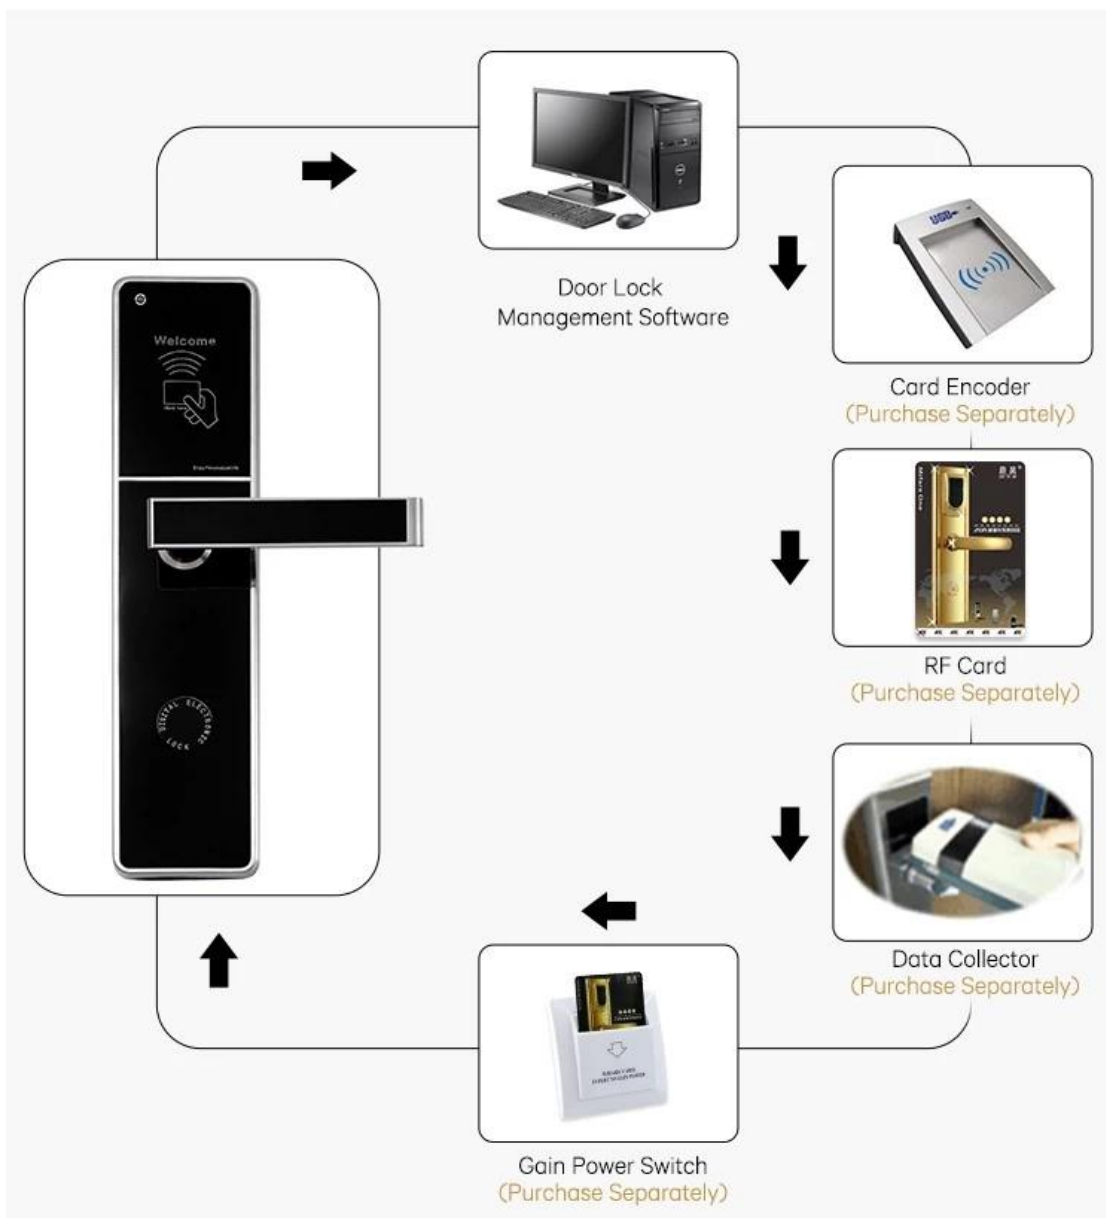

Management Collocation

Other accessories need to be purchased in addition to the lock

Software: It is management system. Work on Window XP / 7 / 8 / 10 (free).

Simple and intuitive. Compatible with most of the common property management systems(PMS) interface.

Can manages the locking plan 64,000 doors.

Computer: It is used to install lock management software, prepared by hotel.

Card encoder : Device for reading and encoding(issue) the card. USB port. Serveral encoders can work simultaneously in a network.

Cards : To open lock and get power from the energy saving switch, one Lock need at least one pcs card, for opend door. 100,000 times durable.

Energy-saving switch: device allow the key card to turn on the lighting system and air controller of the room.

Lock : Install onto the door. Independent, wireless, battery-operated. It stores latest 220 events. Perfect reading. Advanced security performance.