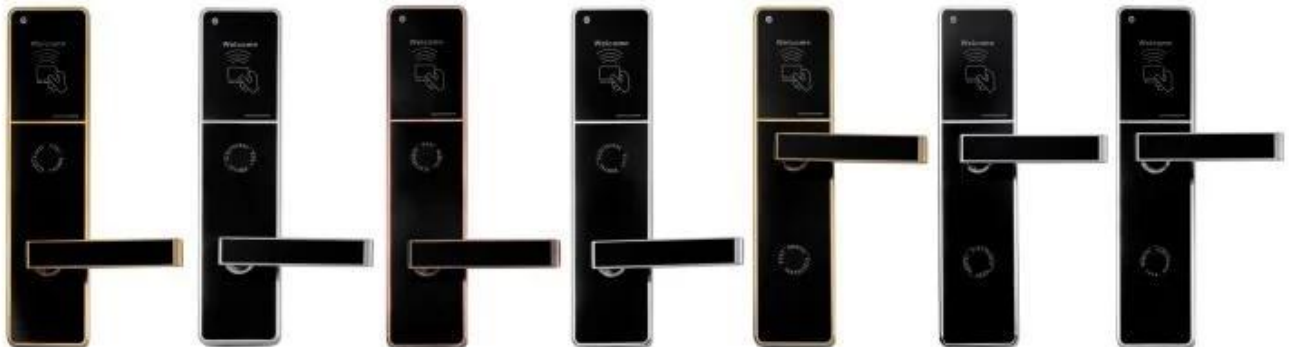

## Fechadura da porta para quarto de hotel com sistema de gerenciamento

# Detail Parameters

High Quality Life Choices

	Type:	RF hotel Lock DH-8505
	Material:	304 stainless steel
	Card Type:	ID, TEMIC, IC
	Unlock Ways:	Smart Card or Mechanical key
	Card reading current:	$\leq 20$ mA
	Static consumption:	$\leq 15$ $\mu$ A
	Working Temperature:	-20°C~+70°C
	Opening current:	300 mA(last for 0.3s)
	Humidity:	$\leq 95\%$ RH
	Inductive distance:	$\leq 5$ cm
	Anti-static electricity:	$> 15,000$ V
	Battery:	4 pieces of 5# normal battery (6V)
	Lock Size:	309*75*19mm

# Induction Card Opening DH-8505

304 Stainless Steel | Smart Card Or Mechanical Key | High Security

>>

Formal Wear  
Silvery

<<

Upside Down  
Golden

**Cards :** To open lock and get power from the energy saving switch, one Lock need at least one pcs card, for opend door. 100,000 times durable.

**Energy-saving switch:** device allow the key card to turn on the lighting system and air controller of the room.