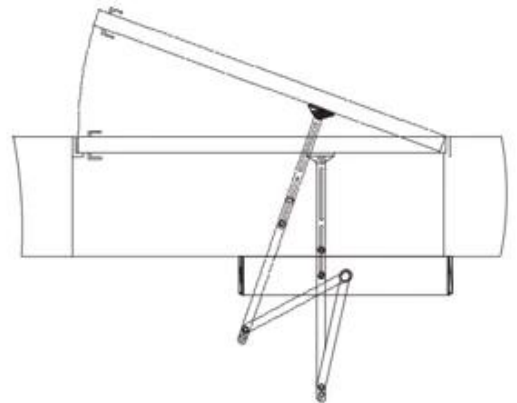

A swing-door operator (or swing-door opener or automatic swing-door operator) is a device that operates a swing door for pedestrian use. It opens or helps open the door automatically, waits, then closes it. Udohow [swing door operator](#) are durable, stylish, and low maintenance. Automatic swing operators are silent and subtle. You can transform almost any manual door into an automatic swing door. Operators can be used in new construction or retro-fit onto existing doors. Udohow's swing doors are designed for high traffic and heavy-duty use. Self-learning microprocessor controls adjust swing door speed for smooth opening and closing. Automatics function in low-energy or full-power mode.

Intelligent Automatic Flat Door system

— Installation mode —

Pull-arm mounting: Suitable for
door wing opening inward
(drive system inside)

Push Arm Installation: Suitable for
door wing opening outward
(drive system inside)

Installation

Pull-arm mounting: Suitable for door wing opening inward (drive system inside)

Push Arm Installation: Suitable for door wing opening outward (drive system inside)

M-204T (Optional)

Dimensions(mm)

Pull arm

Push arm

Function:

Power supply: 200V~240V

Opening time: 3~7s / 90°

Opening and holding time: 1-30s

Protection level: IP12D

Product weight: 6.5Kg