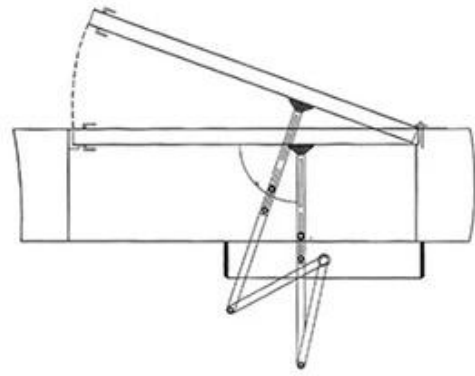

Intelligent Automatic Flat Door system

— Installation mode —

Pull-arm mounting: Suitable for
door wing opening inward
(drive system inside)

Push Arm Installation: Suitable for
door wing opening outward
(drive system inside)

Installation

Pull-arm mounting: Suitable for door wing opening inward (drive system inside)

Push Arm Installation: Suitable for door wing opening outward (drive system inside)

Dimensions(mm)

Pull arm

Push arm