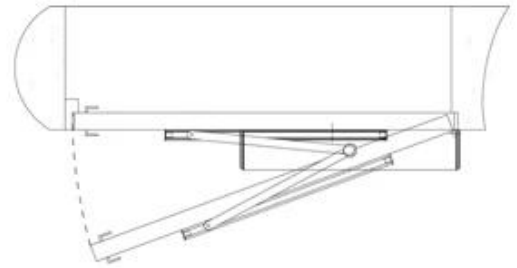

Intelligent Automatic Flat Door system

— Installation mode —

Pull-arm mounting: Suitable for
door wing opening inward
(drive system inside)

Push Arm Installation: Suitable for
door wing opening outward
(drive system inside)

Installation

Pull-arm mounting: Suitable for door wing opening inward (drive system inside)

Push Arm Installation: Suitable for door wing opening outward (drive system inside)

Dimensions(mm)

Pull arm

Push arm