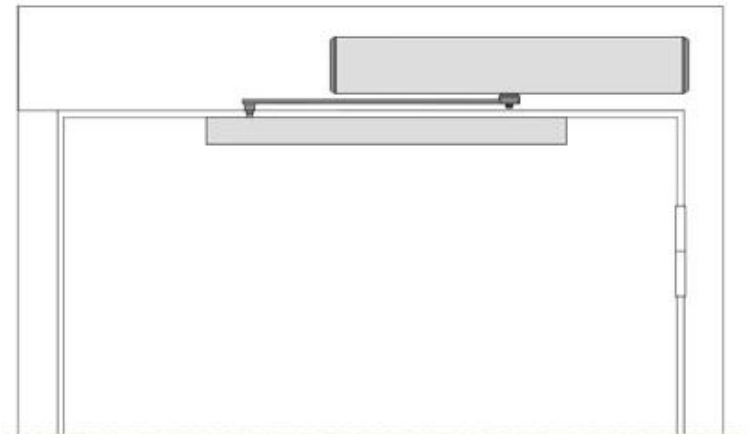

Intelligent Automatic Flat Door system

— Installation mode —

Pull-arm mounting: Suitable for
door wing opening inward
(drive system inside)

Push Arm Installation: Suitable for
door wing opening outward
(drive system inside)

Installation

Pull-arm mounting: Suitable for door wing opening inward (drive system inside)

Push Arm Installation: Suitable for door wing opening outward (drive system inside)

Dimensions(mm)

Pull arm

Push arm