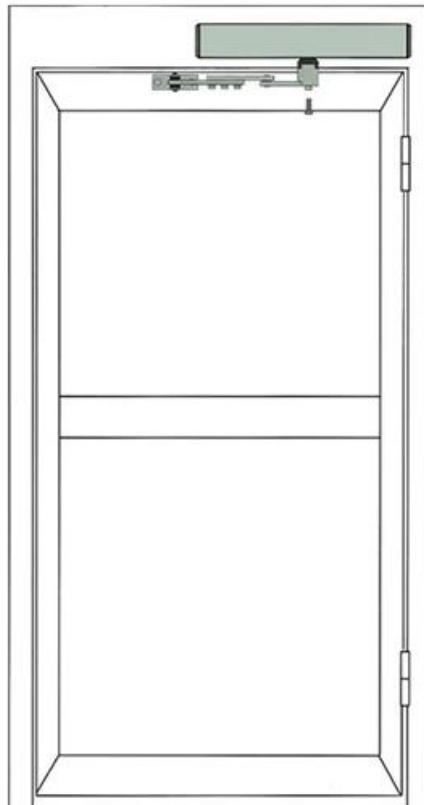

Intelligent Automatic Flat Door system

— Installation mode —

Pull-arm mounting: Suitable for
door wing opening inward
(drive system inside)

Push Arm Installation: Suitable for
door wing opening outward
(drive system inside)

Installation

Pull-arm mounting: Suitable for door wing opening inward (drive system inside)

Push Arm Installation: Suitable for door wing opening outward (drive system inside)

Dimensions(mm)

Pull arm

Push arm