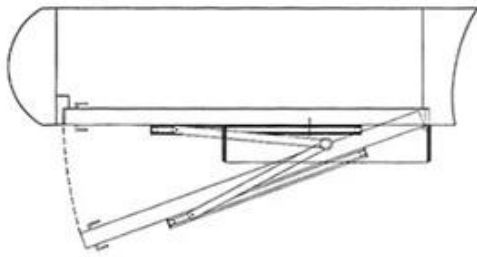

Intelligent Automatic Flat Door system

— Installation mode —

Pull-arm mounting: Suitable for
door wing opening inward
(drive system inside)

Push Arm Installation: Suitable for
door wing opening outward
(drive system inside)

Installation

Pull-arm mounting: Suitable for door wing opening inward (drive system inside)

Push Arm Installation: Suitable for door wing opening outward (drive system inside)

Dimensions(mm)

Pull arm

Push arm