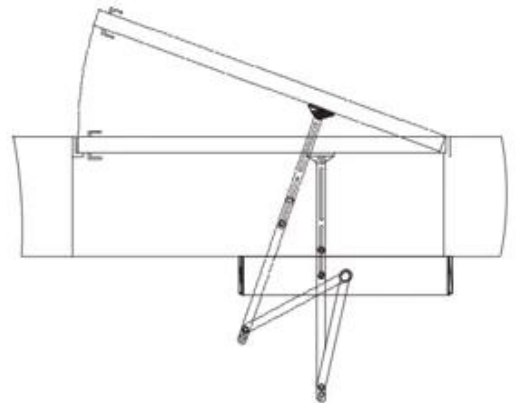

A swing-door operator (or swing-door opener or automatic swing-door operator) is a device that operates a swing door for pedestrian use. It opens or helps open the door automatically, waits, then closes it. Udohow [swing door operator](#) are durable, stylish, and low maintenance. Automatic swing operators are silent and subtle. You can transform almost any manual door into an automatic swing door. Operators can be used in new construction or retro-fit onto existing doors. Udohow's swing doors are designed for high traffic and heavy-duty use. Self-learning microprocessor controls adjust swing door speed for smooth opening and closing. Automatics function in low-energy or full-power mode.

Intelligent Automatic Flat Door system

— Installation mode —

Pull-arm mounting: Suitable for
door wing opening inward
(drive system inside)

Push Arm Installation: Suitable for
door wing opening outward
(drive system inside)

Installation

Pull-arm mounting: Suitable for door wing opening inward (drive system inside)

Push Arm Installation: Suitable for door wing opening outward (drive system inside)

Dimensions(mm)

Pull arm

Push arm

Function:

Power supply: 200V~240V

Opening time: 3~7s / 90°

Opening and holding time: 1-30s

Protection level: IP12D

Product weight: 6.5Kg

Product volume: 515x95x90mmc

The Udohow DH-ED100 is an intelligent, heavy-duty electromechanical swing door operator. It provides low noise during operation and it is the ideal choice for applications with high demands on gentle and smooth operation in combination with strength and high traffic flow. It compensates for stack pressure and wind load and yet remains easy to open manually. It is the ideal choice for heavy traffic flow entrances in healthcare, residential, office and public service environments where both low noise and ease of access are important.