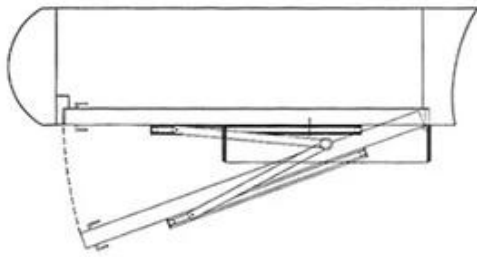

Intelligent Automatic Flat Door system

— Installation mode —

Pull-arm mounting: Suitable for
door wing opening inward
(drive system inside)

Push Arm Installation: Suitable for
door wing opening outward
(drive system inside)

Installation

Pull-arm mounting: Suitable for door wing opening inward (drive system inside)

Push Arm Installation: Suitable for door wing opening outward (drive system inside)

M-204T (Optional)

Dimensions(mm)

Pull arm

Push arm

Function:

Power supply: 200V~240V

Opening time: 3~7s / 90°

Opening and holding time: 1-30s

Protection level: IP12D

Product weight: 6.5Kg