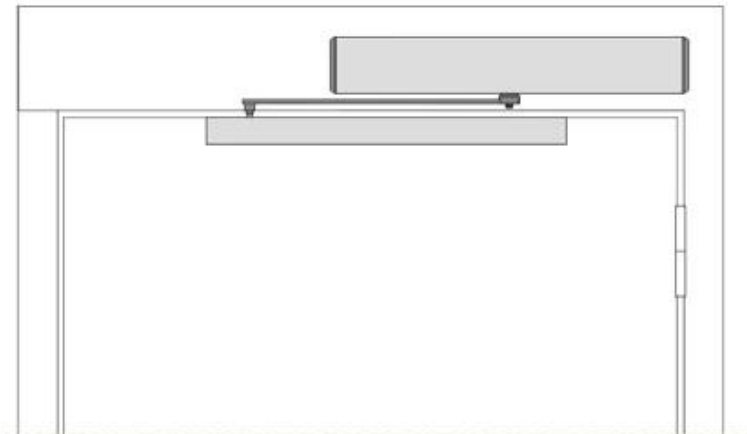

Intelligent Automatic Flat Door system

— Installation mode —

Pull-arm mounting: Suitable for
door wing opening inward
(drive system inside)

Push Arm Installation: Suitable for
door wing opening outward
(drive system inside)

Installation

Pull-arm mounting: Suitable for door wing opening inward (drive system inside)

Push Arm Installation: Suitable for door wing opening outward (drive system inside)

M-204T (Optional)

Dimensions(mm)