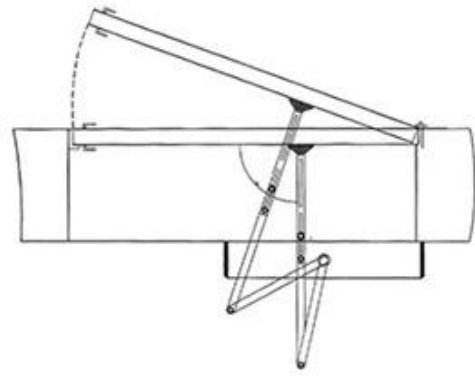

Intelligent Automatic Flat Door system

— Installation mode —

Pull-arm mounting: Suitable for
door wing opening inward
(drive system inside)

Push Arm Installation: Suitable for
door wing opening outward
(drive system inside)

Installation

Pull-arm mounting: Suitable for door wing opening inward (drive system inside)

Push Arm Installation: Suitable for door wing opening outward (drive system inside)

M-204T (Optional)

Dimensions(mm)

Pull arm

Push arm

Function:

Power supply: 200V~240V

Opening time: 3~7s / 90°

Opening and holding time: 1-30s

Protection level: IP12D

Product weight: 6.5Kg