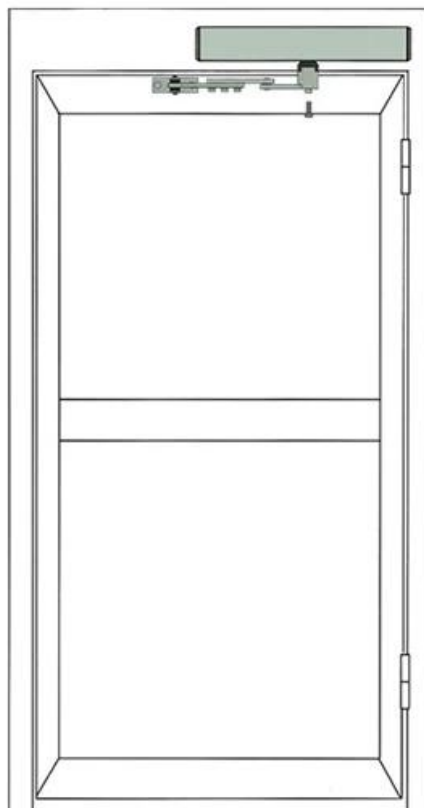

Intelligent Automatic Flat Door system

— Installation mode —

Pull-arm mounting: Suitable for
door wing opening inward
(drive system inside)

Push Arm Installation: Suitable for
door wing opening outward
(drive system inside)

Installation

Pull-arm mounting: Suitable for door wing opening inward (drive system inside)

Push Arm Installation: Suitable for door wing opening outward (drive system inside)

M-204T (Optional)

Dimensions(mm)