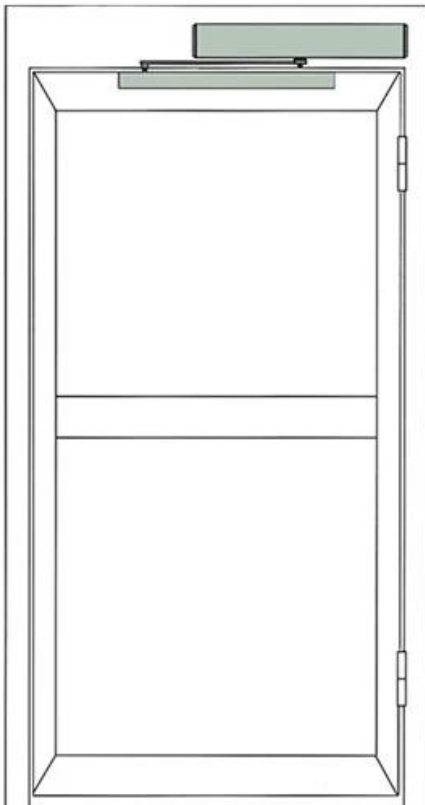

Intelligent Automatic Flat Door system

— Installation mode —

Pull-arm mounting: Suitable for
door wing opening inward
(drive system inside)

Push Arm Installation: Suitable for
door wing opening outward
(drive system inside)

Installation

Pull-arm mounting: Suitable for door wing opening inward (drive system inside)

Push Arm Installation: Suitable for door wing opening outward (drive system inside)

Dimensions(mm)

Pull arm

Push arm