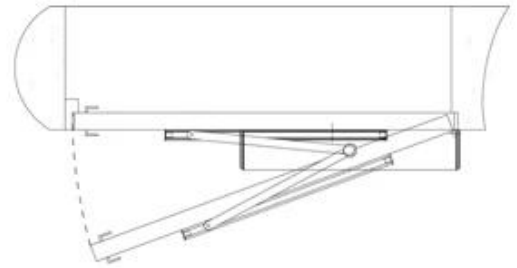

Intelligent Automatic Flat Door system

— Installation mode —

Pull-arm mounting: Suitable for
door wing opening inward
(drive system inside)

Push Arm Installation: Suitable for
door wing opening outward
(drive system inside)

Installation

Pull-arm mounting: Suitable for door wing opening inward (drive system inside)

Push Arm Installation: Suitable for door wing opening outward (drive system inside)

M-204T (Optional)

Dimensions(mm)

Pull arm

Push arm

Function:

Power supply: 200V~240V

Opening time: 3~7s / 90°

Opening and holding time: 1-30s

Protection level: IP12D

Product weight: 6.5Kg