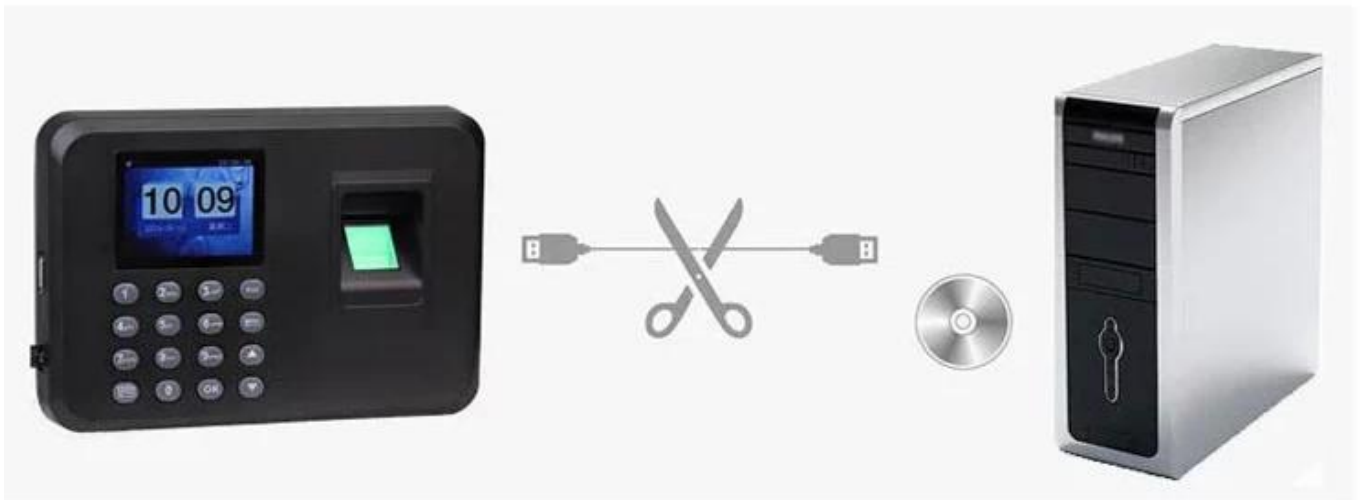

High quality simple design standalone fingerprint keypad time attendance machine for office

One features

- ✓ 65000 high-definition true color screen
- ✓ High precision optical total reflection fingerprint head
- ✓ Free software free database easy to use
- ✓ U disk directly into the attendance machine convenient and quick
- ✓ The latest T9 input method, direct attendance machine to enter the name
- ✓ Wet and wet fingers can be 360 degrees accurate identification of less than 0.5 seconds

Two description

2.4-inch high-definition true color LCD screen

No need the Software

Model	DH-C5
TFT	2.4 inch TFT
Fingerprint Sensor	(Energy-saving)Optical Fingerprint Sensor (Resolution:500DPI)
CPU	32bit CPU
Fingerprint Capacity	600
Log Capacity	150,000 events
Communication	USB
Identification Mode	Fingerprint, Password,
USB Flash Drive Up/Download	Available
Record Query	Available(people can query their own attendance record after authentication)
Rotational Angle	Total Rotational Angle
Effective collecting	16*16mm
Identification Time	<=1s
FRR	<=0.1%
FAR	<=0.0001%
Operating Mode	Off-line / Online
Authentication Mode	1:1, 1:N
Language	Chinese, English,
Voice Prompt	Available
Power Management	Auto Sleep Time, Auto Power Off Time
Power Adapter	DC 5V/1A
Operating Environment	Operating Temp:0 degree celsius ~+45 degree Celsius Humidity(RH):20%~80%

Size of the Terminal	170(L)*118(W)*30(H) mm
Size of the Packing	255(L)*145(W)*50(H) mm
Weight	Weight 0.65 KG

Features:

Suitable for the employees attendances of office, factory, hotel, school, etc.

Adopting the energy-saving fingerprint sensor and power management function.

2.4 inch TFT LCD display screen, USB flash drive download.