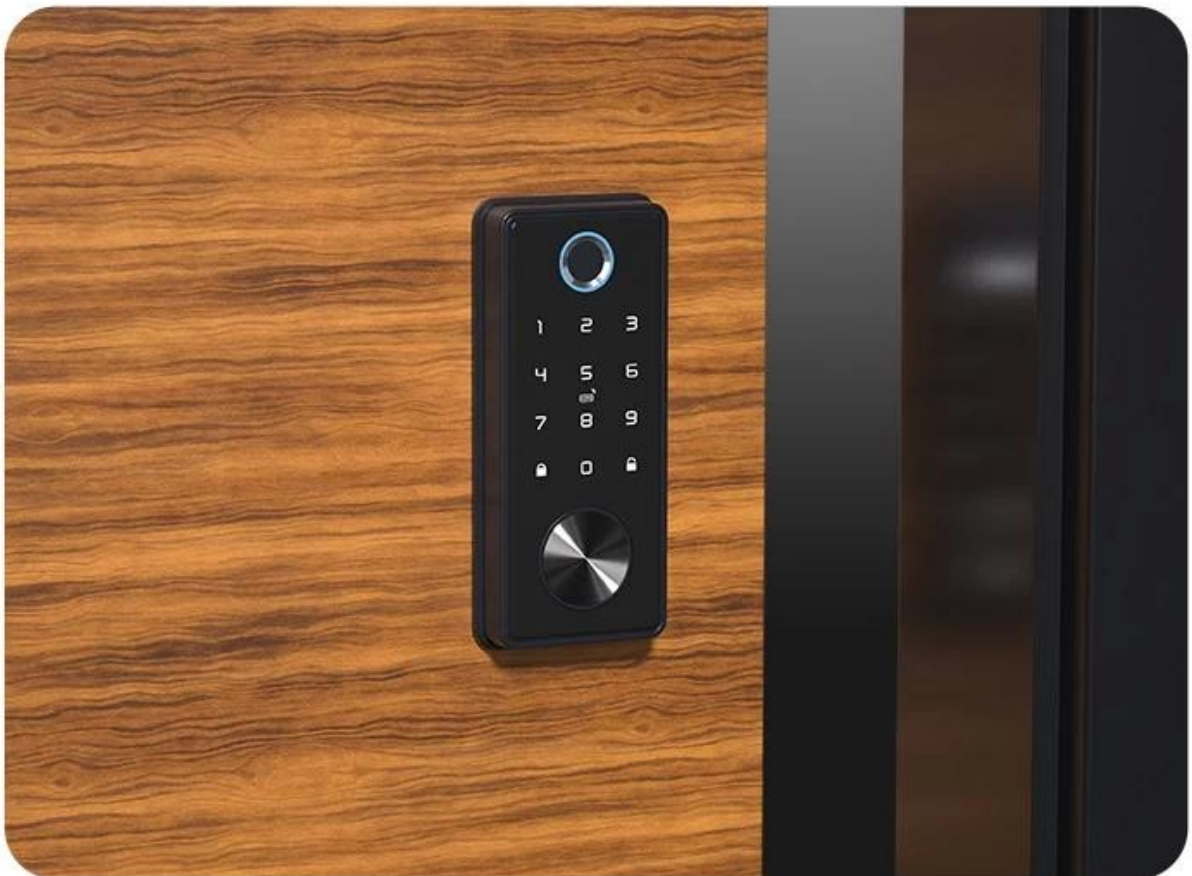

Convenient App Managemant

lock and unlock automatically
with the auto structural design,freeing your hands