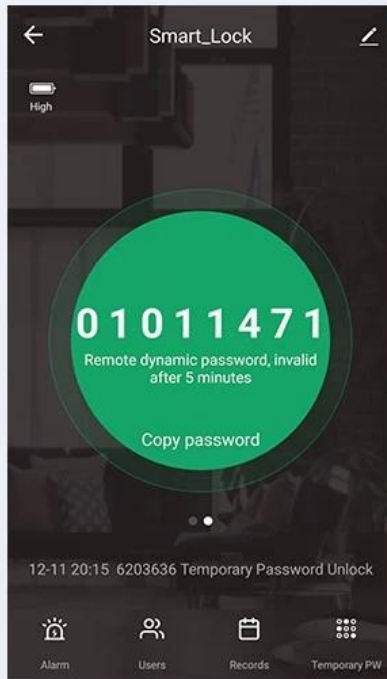

# Convenient App Managemant

lock and unlock automatically  
with the auto structural design,freeing your hands

  
Smart home

  
User  
management

  
log

\*Language:Chinese simplified,chinese traditional,  
English,spanish,Portuguese,russian,French,Malay;  
more coming

# APPLICATION

Multi-Locks Manage

Authorized administrators

Push warning information

User management