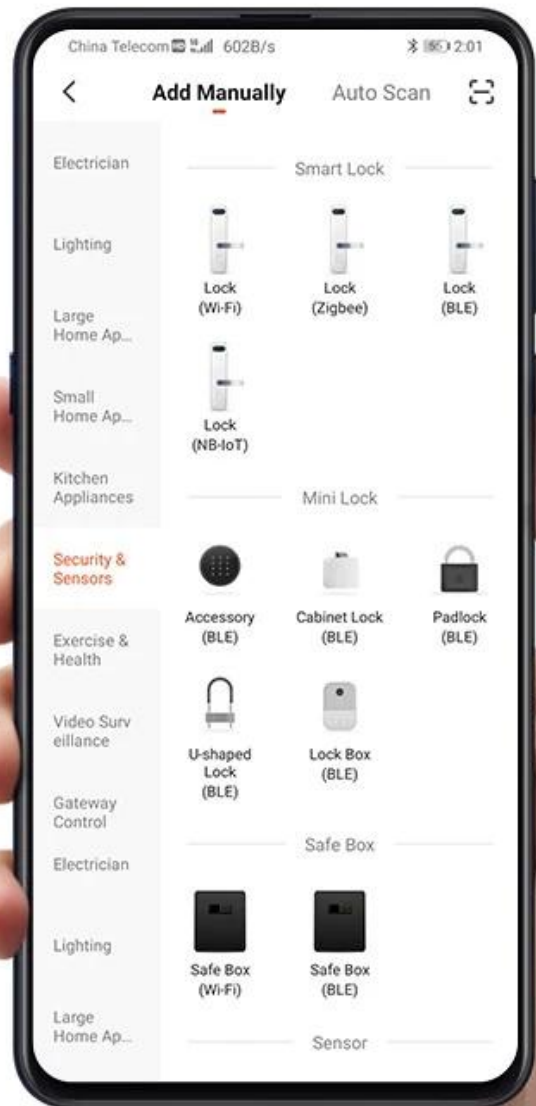

# Semiconductor Biometrics

Identify fingerprints by circular  
groove design.

Fingerprint  
recognition rate\*

**98.6** %

Accurate  
fingerprint  
recognition\*

# AUTOMATIC Lock & Unlock

# Convenient App Managemant

lock and unlock automatically  
with the auto structural design,freeing your hands

  
Smart home

  
User  
management

  
log

\*Language:Chinese simplified,chinese traditional,  
English,spanish,Portuguese,russian,French,Malay;  
more coming

# PRODUCT STRUCTURE DIAGRAM

① Battery Case

② Waterproof Rubber Pad

③ Fingerprint Reader

④ Touch Keypad

⑤ Card Reader

⑥ Mechanical Keyhole

⑦ Lock Cylinder