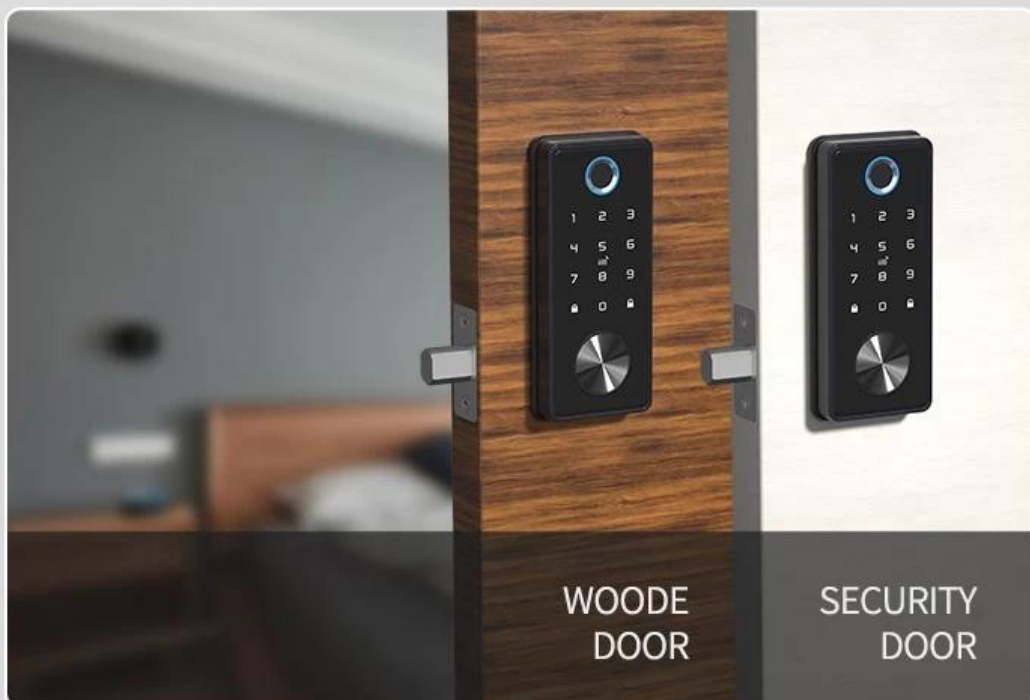

HANDY

AUTUMATIC DOOR LOCK

T1

SMART LOCK - T1

6 WAYS TO UNLOCKS

Unlocking via APP

Unlocking via
fingerprint

123

WOODEN
DOOR

SECURITY
DOOR

Semiconductor Biometrics

Identify fingerprints by circular
groove design.

Fingerprint
recognition rate*

98.6 %

Accurate
fingerprint
recognition*

AUTOMATIC Lock & Unlock