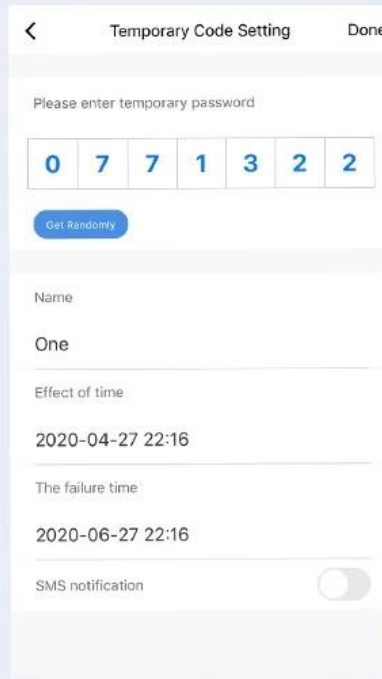

WOODEN
DOOR

SECURITY
DOOR

Semiconductor Biometrics

Identify fingerprints by circular
groove design.

Fingerprint
recognition rate*

98.6 %

Accurate
fingerprint
recognition*

AUTOMATIC Lock & Unlock

Convenient App Management

lock and unlock automatically
with the auto structural design, freeing your hands

Smart home

User
management

log

* Language: Chinese simplified, Chinese traditional, English, Spanish, Portuguese, Russian, French, Malay; more coming

APPLICATION

Multi-Locks Manage

Authorized administrators

Push warning information

User management

PRODUCT STRUCTURE DIAGRAM

① Battery Case

② Waterproof Rubber Pad