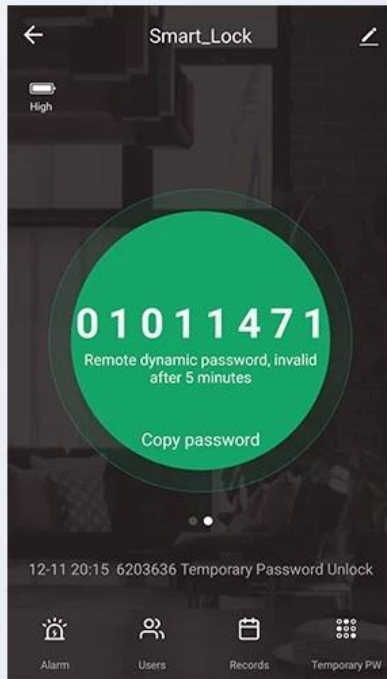

WOODEN
DOOR

SECURITY
DOOR

Semiconductor Biometrics

Identify fingerprints by circular
groove design.

Fingerprint
recognition rate*

98.6 %

Accurate
fingerprint
recognition*

AUTOMATIC Lock & Unlock

Convenient App Management

lock and unlock automatically
with the auto structural design, freeing your hands

Smart home

User
management

log

* Language: Chinese simplified, Chinese traditional, English, Spanish, Portuguese, Russian, French, Malay; more coming

APPLICATION

Multi-Locks Manage

Authorized administrators

Push warning information

User management

PRODUCT STRUCTURE DIAGRAM

① Battery Case

② Waterproof Rubber Pad