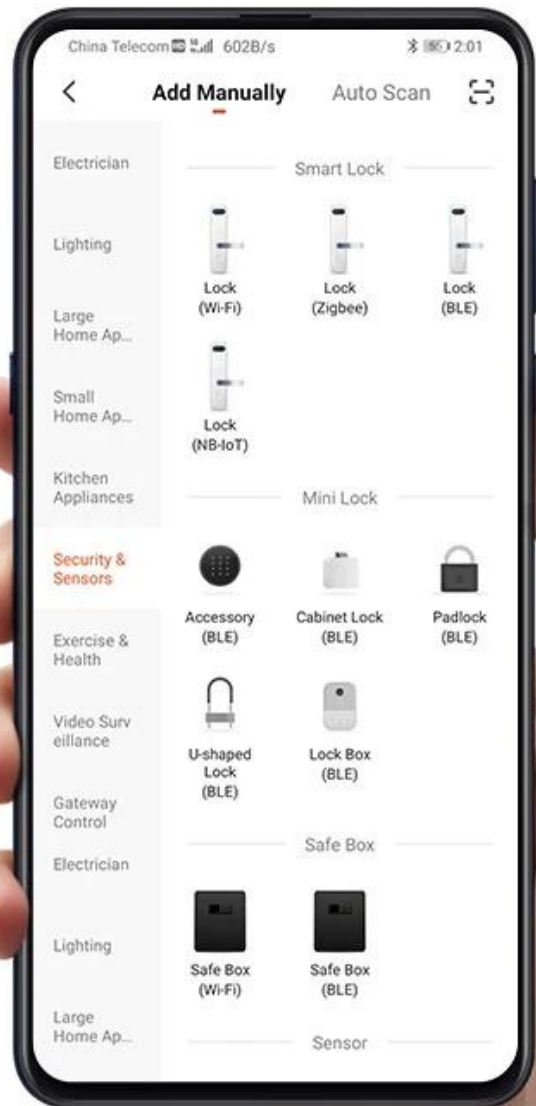

WOODEN
DOOR

SECURITY
DOOR

Semiconductor Biometrics

Identify fingerprints by circular
groove design.

Fingerprint
recognition rate*

98.6 %

Accurate
fingerprint
recognition*

AUTOMATIC Lock & Unlock

Convenient App Management

lock and unlock automatically
with the auto structural design, freeing your hands

Smart home

User
management

log

* Language: Chinese simplified, Chinese traditional, English, Spanish, Portuguese, Russian, French, Malay; more coming

APPLICATION

Multi-Locks Manage

Authorized administrators

Push warning information

User management

PRODUCT STRUCTURE DIAGRAM

① Battery Case

② Waterproof Rubber Pad

③ Fingerprint Reader

④ Touch Keypad

⑤ Card Reader

⑥ Mechanical Keyhole

⑦ Lock Cylinder

⑧ Emergency Charging Port

| | |
|---------------------------------|--------------------------------------|
| Product model: T1 | Lock body: Deadbolt |
| Color: Black/Silver | Material: Aluminum Alloy |
| Lock cylinder: Level-C optional | Communication: Wifi/Bluetooth/Zigbee |
| Power: 4 AA batteries | Type: Interior doors |
| Door thickness: 38-55mm | Opening direction: Universal |
| Front: 64(W)*144(H)*17(D)mm | Back: 73(W)*161(H)*48(D)mm |