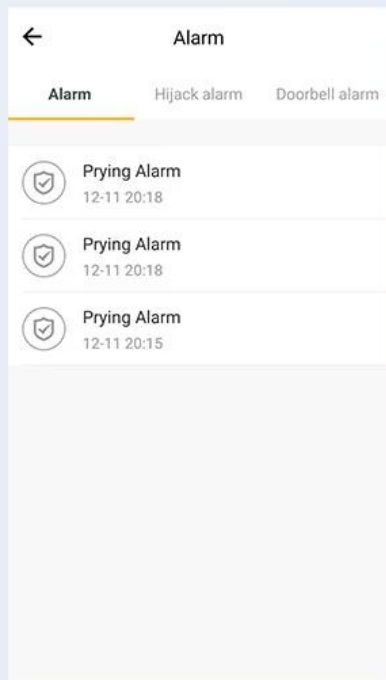

WOODEN
DOOR

SECURITY
DOOR

Semiconductor Biometrics

Identify fingerprints by circular
groove design.

Fingerprint
recognition rate*

98.6 %

Accurate
fingerprint
recognition*

AUTOMATIC Lock & Unlock

Convenient App Management

lock and unlock automatically
with the auto structural design, freeing your hands

Smart home

User
management

log

* Language: Chinese simplified, Chinese traditional, English, Spanish, Portuguese, Russian, French, Malay; more coming

APPLICATION

Multi-Locks Manage

Authorized administrators

Push warning information

User management

PRODUCT STRUCTURE DIAGRAM

① Battery Case

② Waterproof Rubber Pad

③ Fingerprint Reader

④ Touch Keypad

⑤ Card Reader

⑥ Mechanical Keyhole

⑦ Lock Cylinder

⑧ Emergency Charging Port

| | |
|---------------------------------|--------------------------------------|
| Product model: T1 | Lock body: Deadbolt |
| Color: Black/Silver | Material: Aluminum Alloy |
| Lock cylinder: Level-C optional | Communication: Wifi/Bluetooth/Zigbee |
| Power: 4 AA batteries | Type: Interior doors |
| Door thickness: 38-55mm | Opening direction: Universal |
| Front: 64(W)*144(H)*17(D)mm | Back: 73(W)*161(H)*48(D)mm |