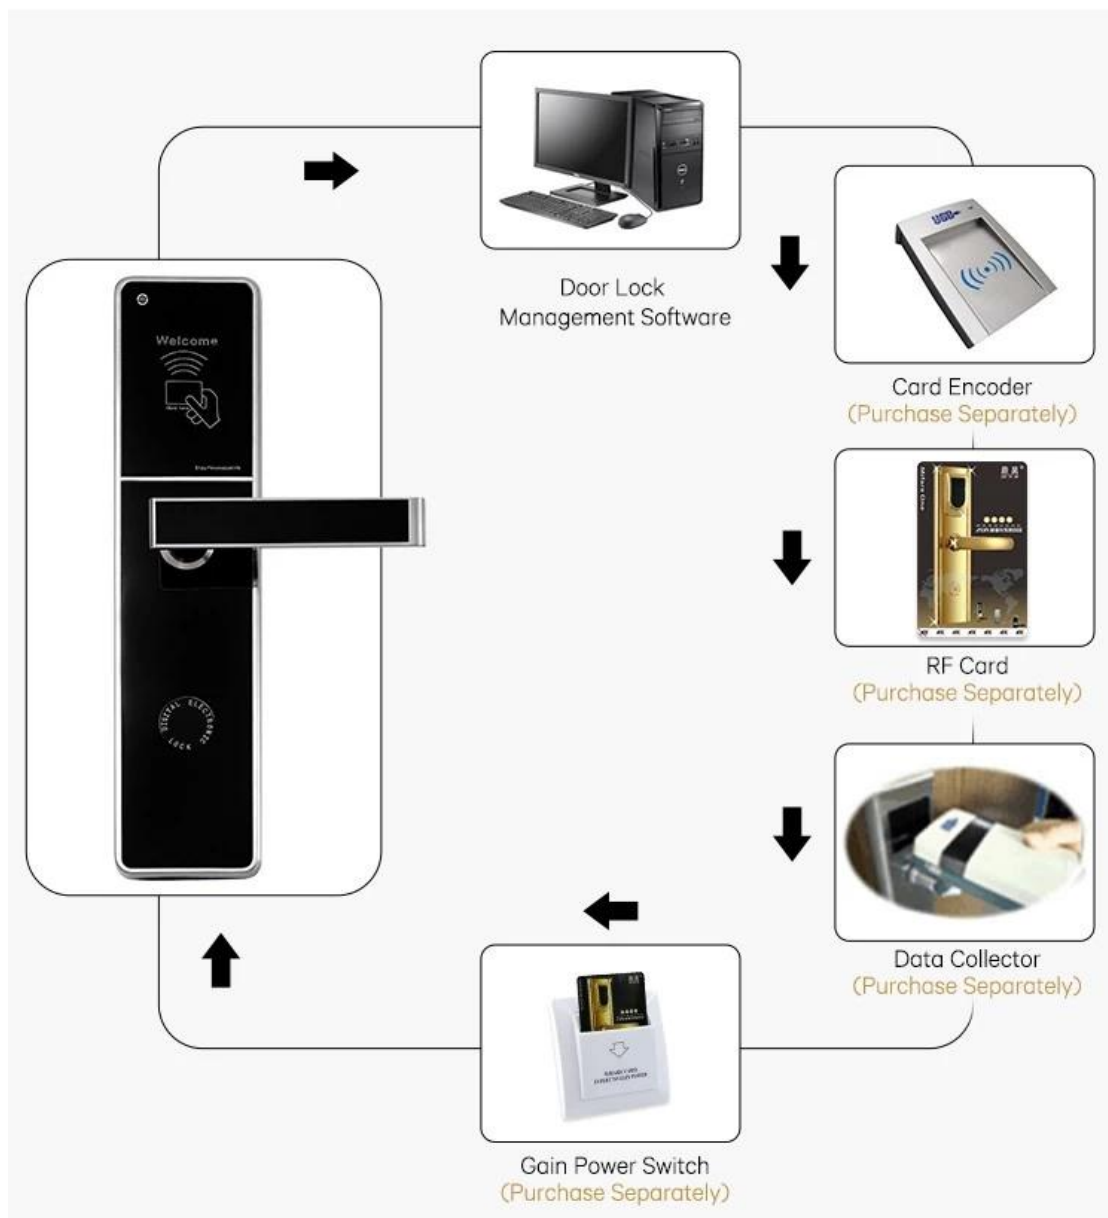

Door Lock para sa Hotel Room na may Management System

Management Collocation

Other accessories need to be purchased in addition to the lock

Software: It is management system. Work on Window XP / 7 / 8 / 10 (free).

Simple and intuitive. Compatible with most of the common property management systems(PMS) interface.

Can manages the locking plan 64,000 doors.

Computer: It is used to install lock management software, prepared by hotel.

Card encoder : Device for reading and encoding(issue) the card. USB port. Serveral encoders can work simultaneously in a network.

Cards : To open lock and get power from the energy saving switch, one Lock need at least one pcs card, for opend door. 100,000 times durable.

Energy-saving switch: device allow the key card to turn on the lighting system and air controller of the room.

Lock : Install onto the door. Independent, wireless, battery-operated. It stores latest 220 events. Perfect reading. Advanced security performance.