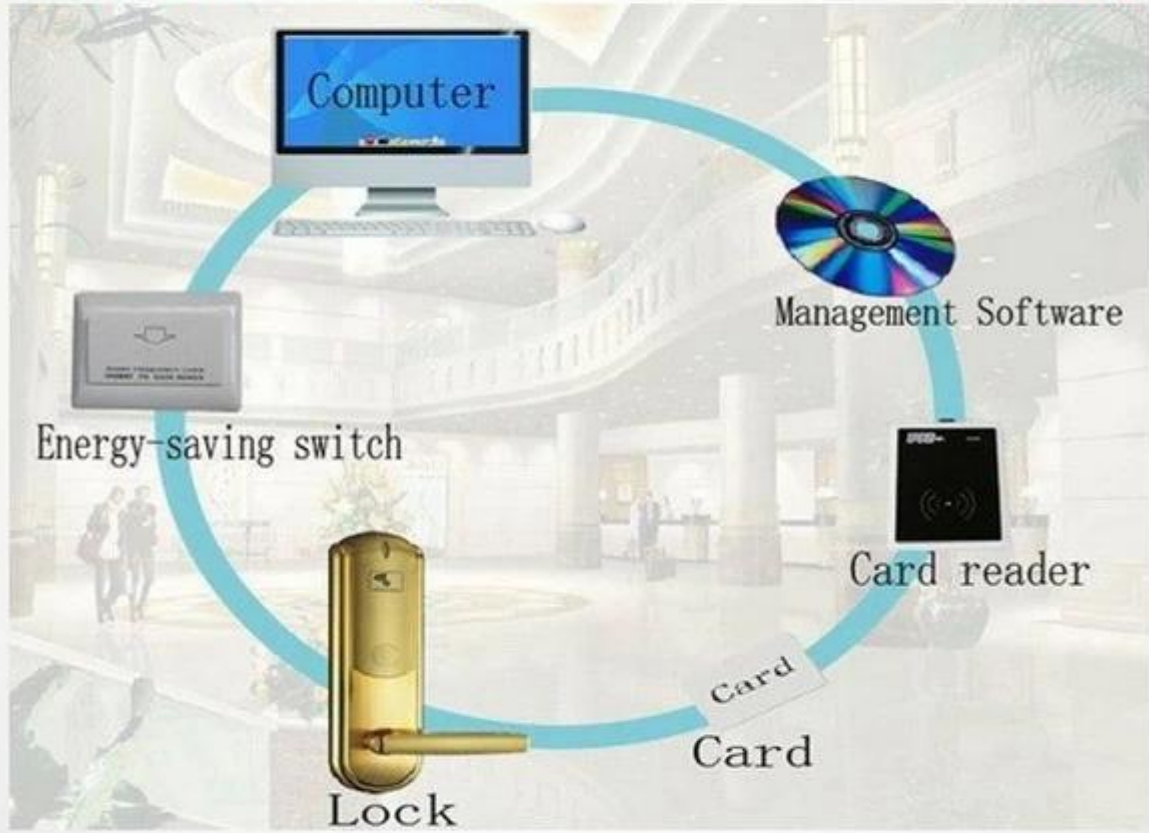

UDOHOW 鼎昊®

Hotel Door Lock System

www.udohow.com

- > RF
- > ANSI
- > 5
- > 4AA

Welcome : RF Card Lock Management System

UDOHOW

User Name: Administrator

Software Series

Locks management system V9.9

Reception	Create/Manage Guestrooms
Lock Setting	Staff's Key Card
System Management	Reports
Exit	About...

Lock Setting

Basic Information Settings

1 System Card

Additional Information Settings