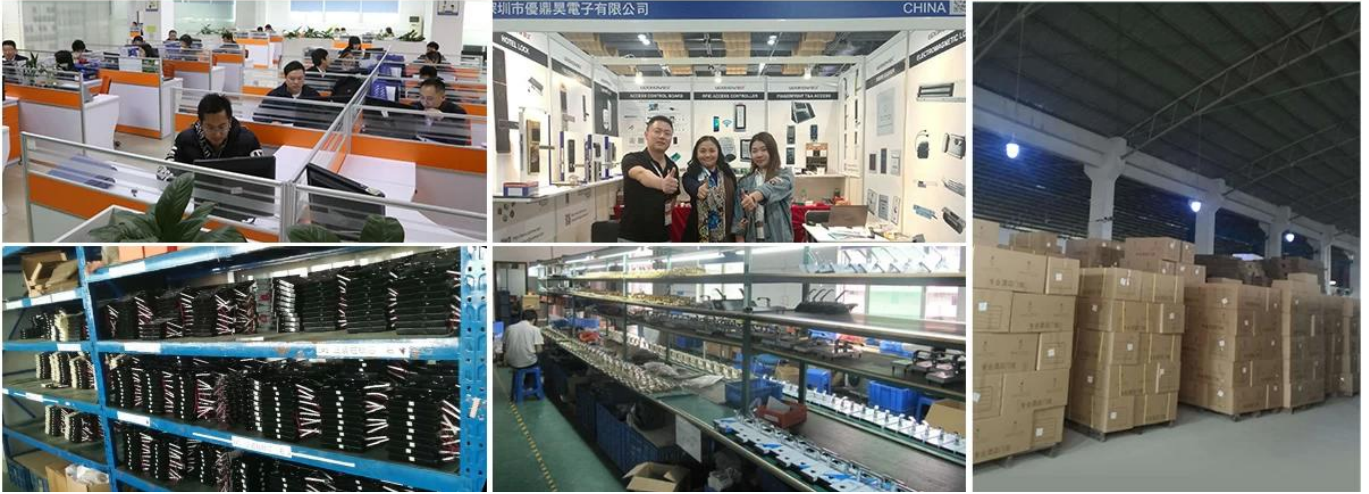

FACTORY / WORKSHOP / EXHIBITION