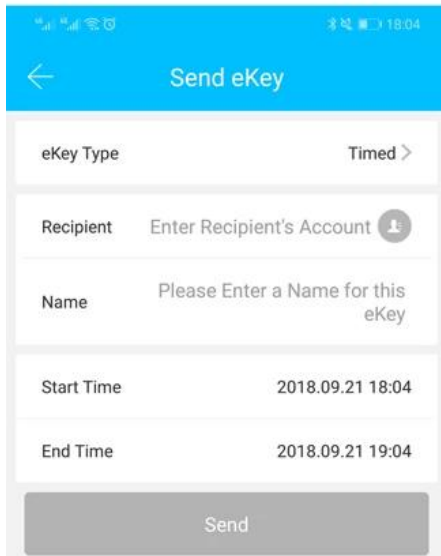

APP SAMRT RFID TT

App TT Lock APP BLE Bluetooth APP APP

The Features of APP

000

4Bluetooth

IC IC

200

50