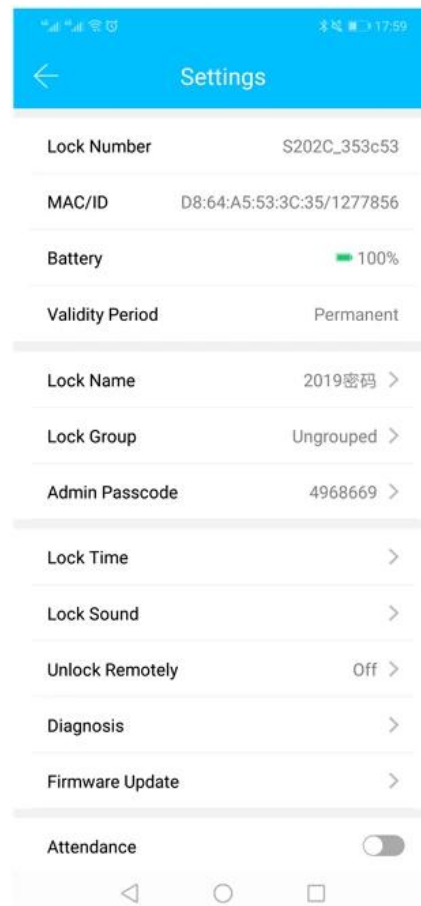

APP SAMRT RFID TT

App TT Lock APP BLE Bluetooth APP APP

The Features of APP

000

4Bluetooth

IC IC

200

50