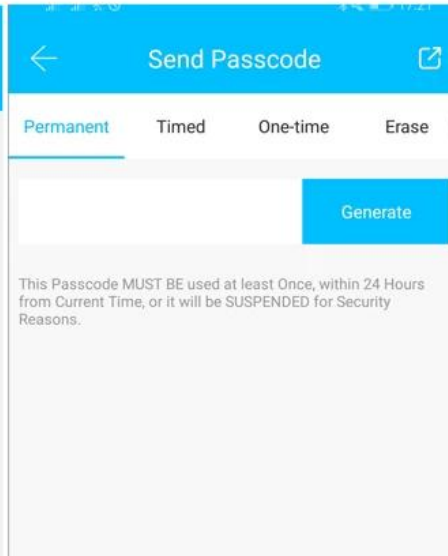

APP SAMRT RFID TT

App TT Lock APP BLE Bluetooth APP APP

The Features of APP

000

4Bluetooth

IC IC

200

50