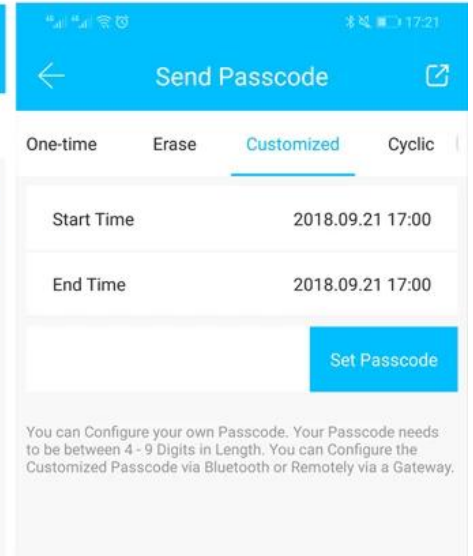

APP SAMRT RFID TT

App TT Lock APP BLE Bluetooth APP APP

The Features of APP

000

4Bluetooth

IC IC

200

50