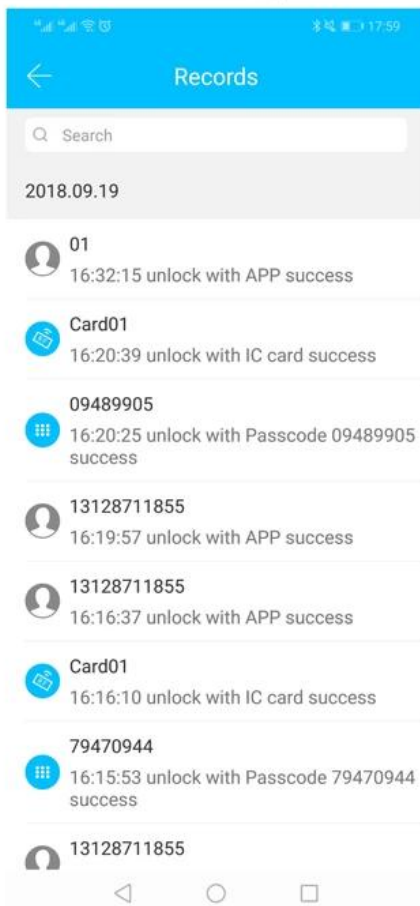

APP SAMRT RFID TT

App TT Lock APP BLE Bluetooth APP APP

The Features of APP

000

4Bluetooth

IC IC

200

50