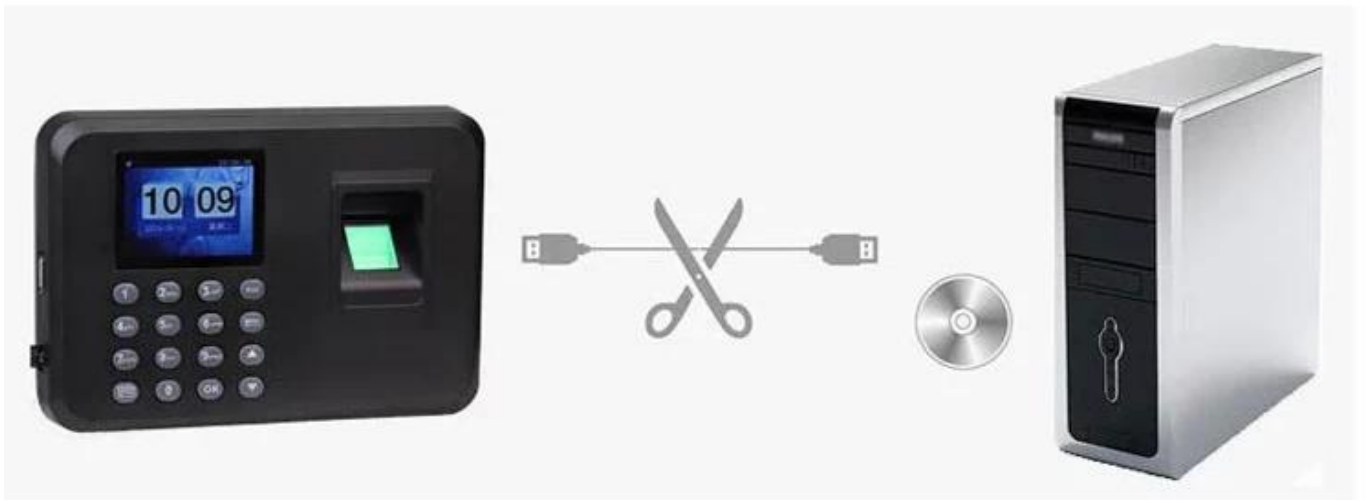

No need the Software

型号	DH-C5
TFT	2.4英寸TFT
分辨率	分辨率500DPI
CPU	32位CPU
容量	600
容量	150,000个
接口	USB
接口	接口
USB接口/接口	接口
接口	接口
接口	接口
接口	16 * 16mm
接口	<= 1
FRR	<= 0.1
接口	<= 0.0001
接口	接口/接口
接口	1111N
接口	接口
接口	接口
接口	接口
接口	接口
接口	DC 5V / 1A
接口	接口0°C + 45°C RH 20 80
接口	170L * 118W * 30H mm
接口	255L * 145W * 50H mm