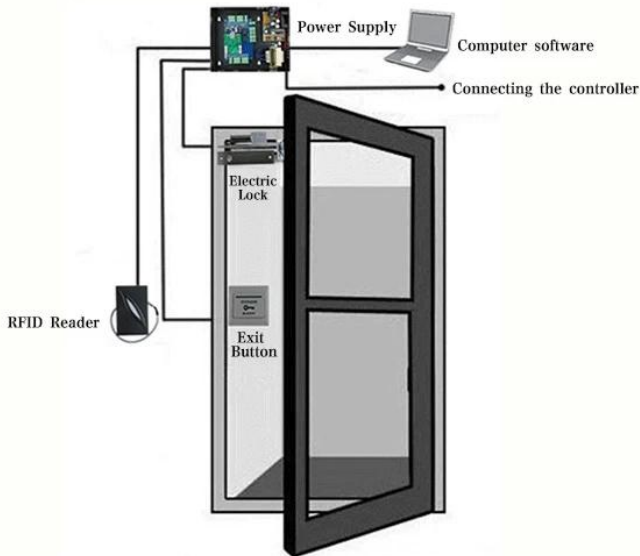

DH-200P
1

4

ii theFire

iii

In the Box

Kindly remind:

All network control board must configure with access power supply.
1 board for 1 power supply

- 
RFID Reader
- 
Exit Button
- 
Electric Lock
- 
Power Supply
- 
Alarm and Fire Control
Expansion Panel
- 
Alarm