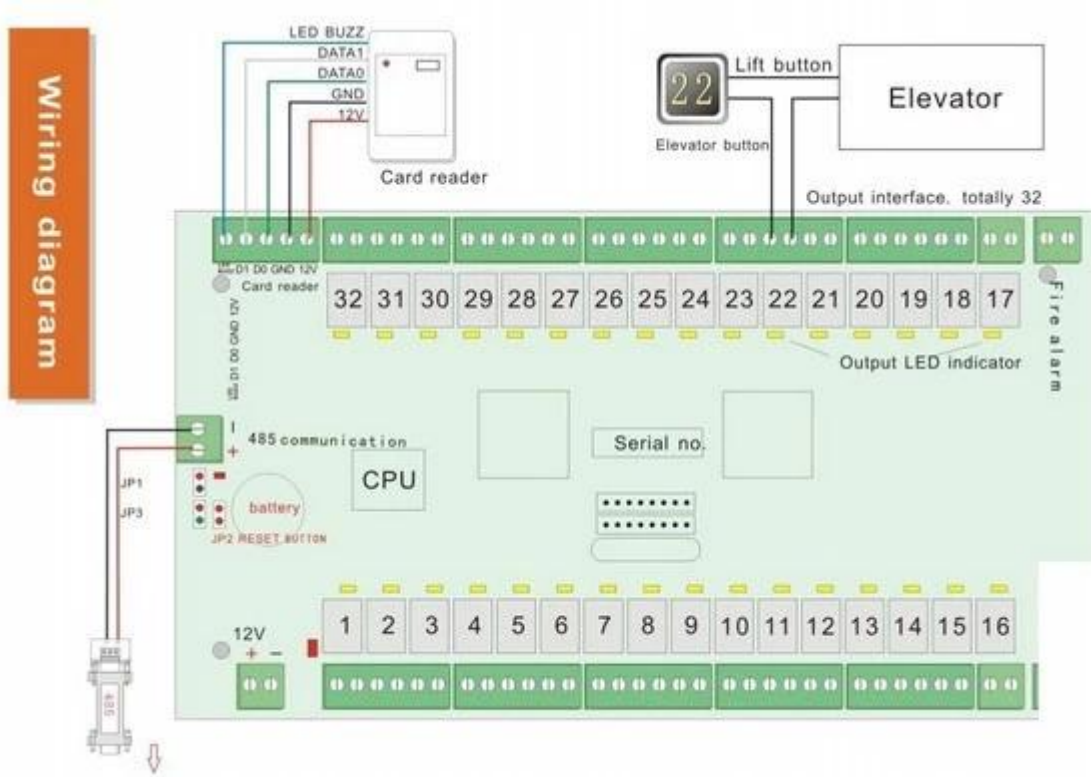

# 32x8000users RFID

尺寸	228mm×144mm×22mm
容量	512K
WG	
通道数	32
读卡距离	32
接口	S3 128
协议	TCP / IP
读卡速度	16
读卡方式	Card + PW double card PW
D	1-65535
频率	1-255
读卡速度	2
读卡距离	D
读卡速度	1-65535
读卡距离	
容量	8000
容量	20000
容量	10000
容量	
容量	
容量	

TCP / IP  
 8000 20000 10000  
 32 32

3路128路128路  
16路+ PW PW  
485 TCP / IP

Wiring diagram

Software features

- Support 485 and TCP/IP controllers, all of our access controllers use one software.
- Have all of functions that professional access control software possesses.
- Multi-language is possible. Customer can add new language easily.
- Real-time color show each point's status.
- Support records showing in full screen, and show user photo. And support sound.
- Support two database: MS Access and MS SQL server, MS Access as default.
- Support the authority on access controller, lift controller, locker controller under the same operation.
- Support operations through software.
- Support NO or NC status of random defined outputs.
- Start up software time synchronization, and just click mouse two times to update controllers.