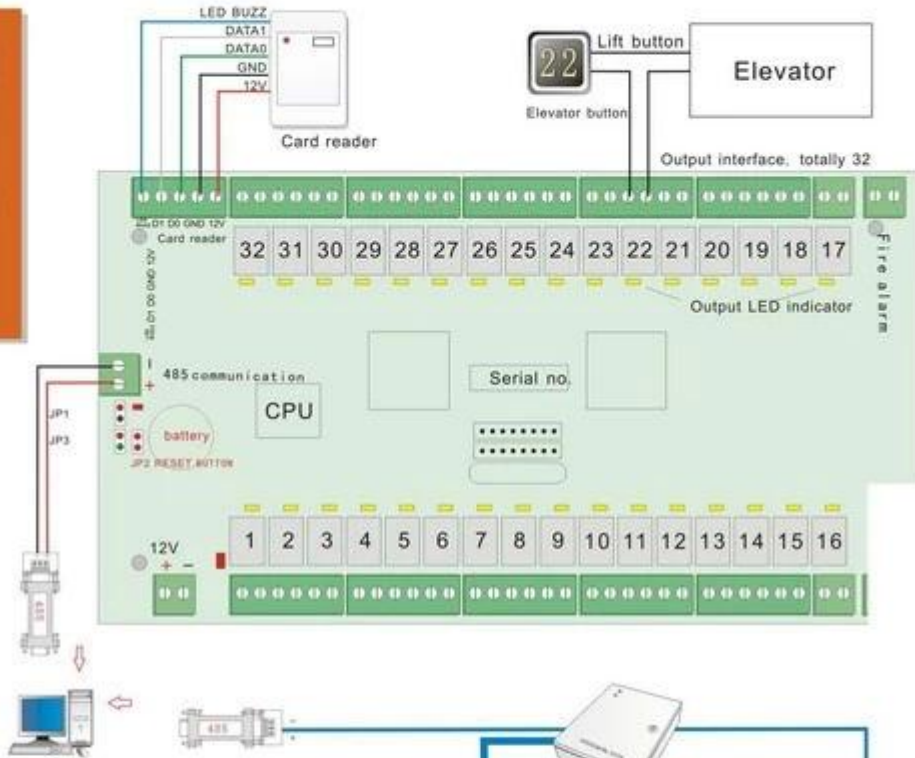

# 32x8000users RFID

尺寸	228mm×144mm×22mm
容量	512K
WG	
通道数	32
读卡距离	32
接口	S3 128
协议	TCP / IP
读卡速度	16
读卡方式	Card + PW double card PW
D	1-65535
频率	1-255
读卡速度	2
读卡距离	D
读卡速度	1-65535
读卡距离	
容量	8000
容量	20000
容量	10000
容量	
容量	
容量	

TCP / IP  
 8000 20000 10000  
 32 32

3路128路128路  
16路+ PW PW  
485 TCP / IP

Wiring diagram

Software features

- Support 485 and TCP/IP controllers, all of our access controllers use one software.
- Have all of functions that professional access control software possesses.
- Multi-language is possible. Customer can add new language easily.
- Real-time color show each point's status.
- Support records showing in full screen, and show user photo. And support sound.
- Support two database: MS Access and MS SQL server, MS Access as default.
- Support the authority on access controller, lift controller, locker controller under the same operation.
- Support operations through software.
- Support NO or NC status of random defined outputs.
- Start up software time synchronization, and just click mouse two times to update controllers.