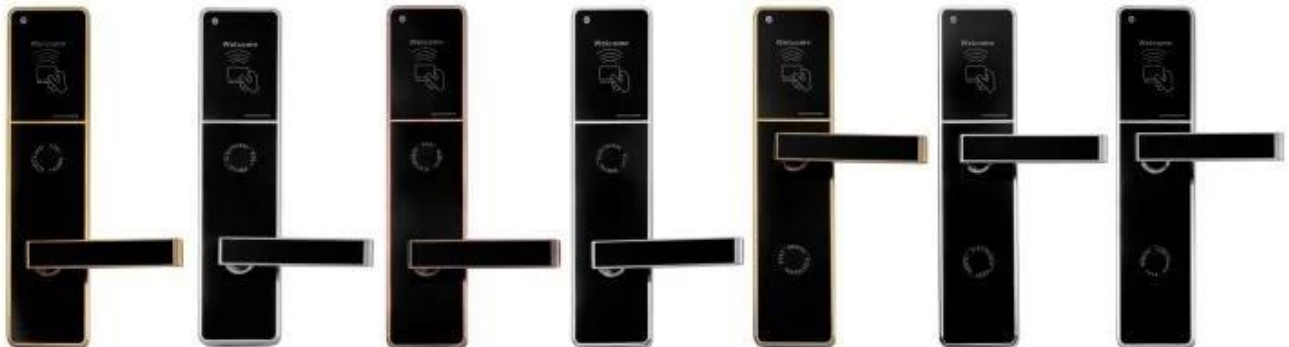

## Serratura per camera d'albergo con sistema di gestione

# Detail Parameters

High Quality Life Choices

	Type:	RF hotel Lock DH-8505
	Material:	304 stainless steel
	Card Type:	ID, TEMIC, IC
	Unlock Ways:	Smart Card or Mechanical key
	Card reading current:	$\leq 20$ mA
	Static consumption:	$\leq 15$ $\mu$ A
	Working Temperature:	-20°C~+70°C
	Opening current:	300 mA(last for 0.3s)
	Humidity:	$\leq 95\%$ RH
	Inductive distance:	$\leq 5$ cm
	Anti-static electricity:	>15,000 V
	Battery:	4 pieces of 5# normal battery (6V)
	Lock Size:	309*75*19mm

# Induction Card Opening DH-8505

304 Stainless Steel | Smart Card Or Mechanical Key | High Security

>>

Formal Wear  
Silvery

<<

Upside Down  
Golden

**Cards :** To open lock and get power from the energy saving switch, one Lock need at least one pcs card, for opend door. 100,000 times durable.

**Energy-saving switch:** device allow the key card to turn on the lighting system and air controller of the room.