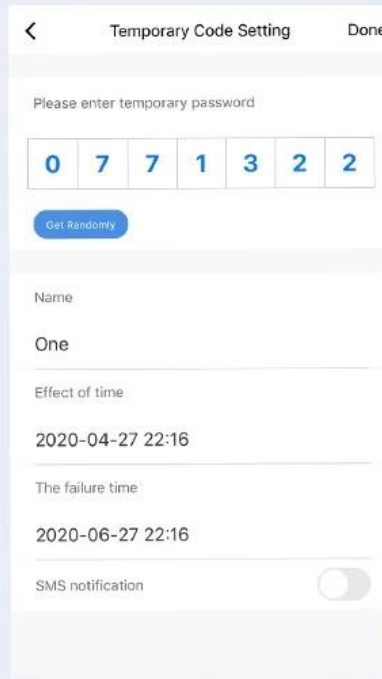

Authorized administrators