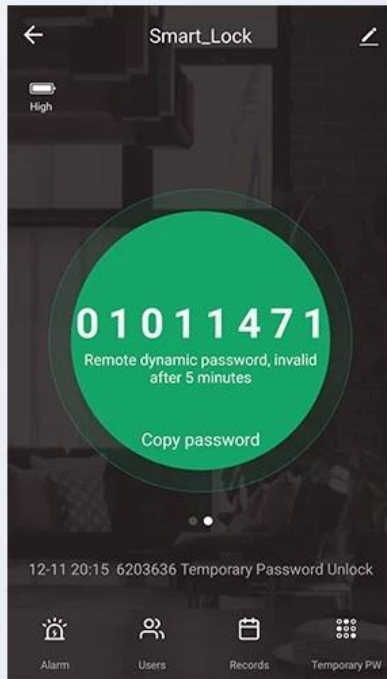

# Convenient App Management

lock and unlock automatically  
with the auto structural design, freeing your hands

  
Smart home

  
User  
management

  
log

\* Language: Chinese simplified, Chinese traditional, English, Spanish, Portuguese, Russian, French, Malay; more coming

# APPLICATION

Multi-Locks Manage

Authorized administrators

Push warning information

User management