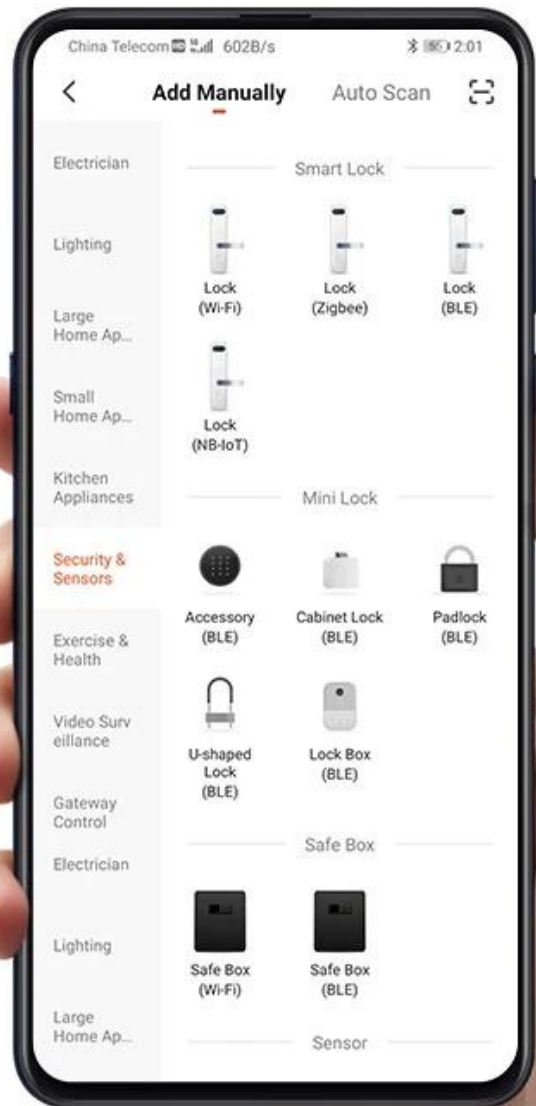

# Semiconductor Biometrics

Identify fingerprints by circular  
groove design.

Fingerprint  
recognition rate\*

**98.6** %

Accurate  
fingerprint  
recognition\*

# AUTOMATIC Lock & Unlock

# Convenient App Management

lock and unlock automatically  
with the auto structural design, freeing your hands

  
Smart home

  
User  
management

  
log

\* Language: Chinese simplified, Chinese traditional, English, Spanish, Portuguese, Russian, French, Malay; more coming

# PRODUCT STRUCTURE DIAGRAM

① Battery Case

② Waterproof Rubber Pad

③ Fingerprint Reader

④ Touch Keypad

⑤ Card Reader

⑥ Mechanical Keyhole

⑦ Lock Cylinder