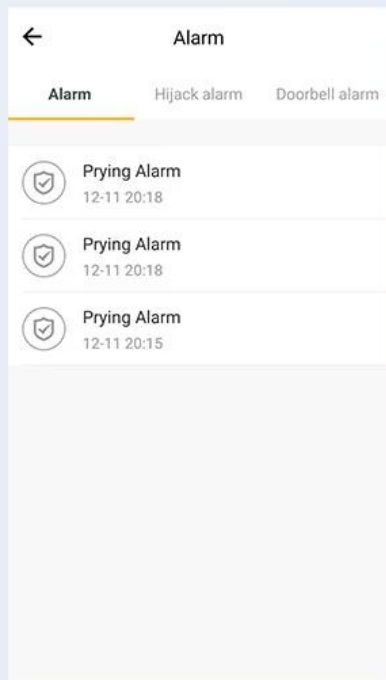

Push warning information