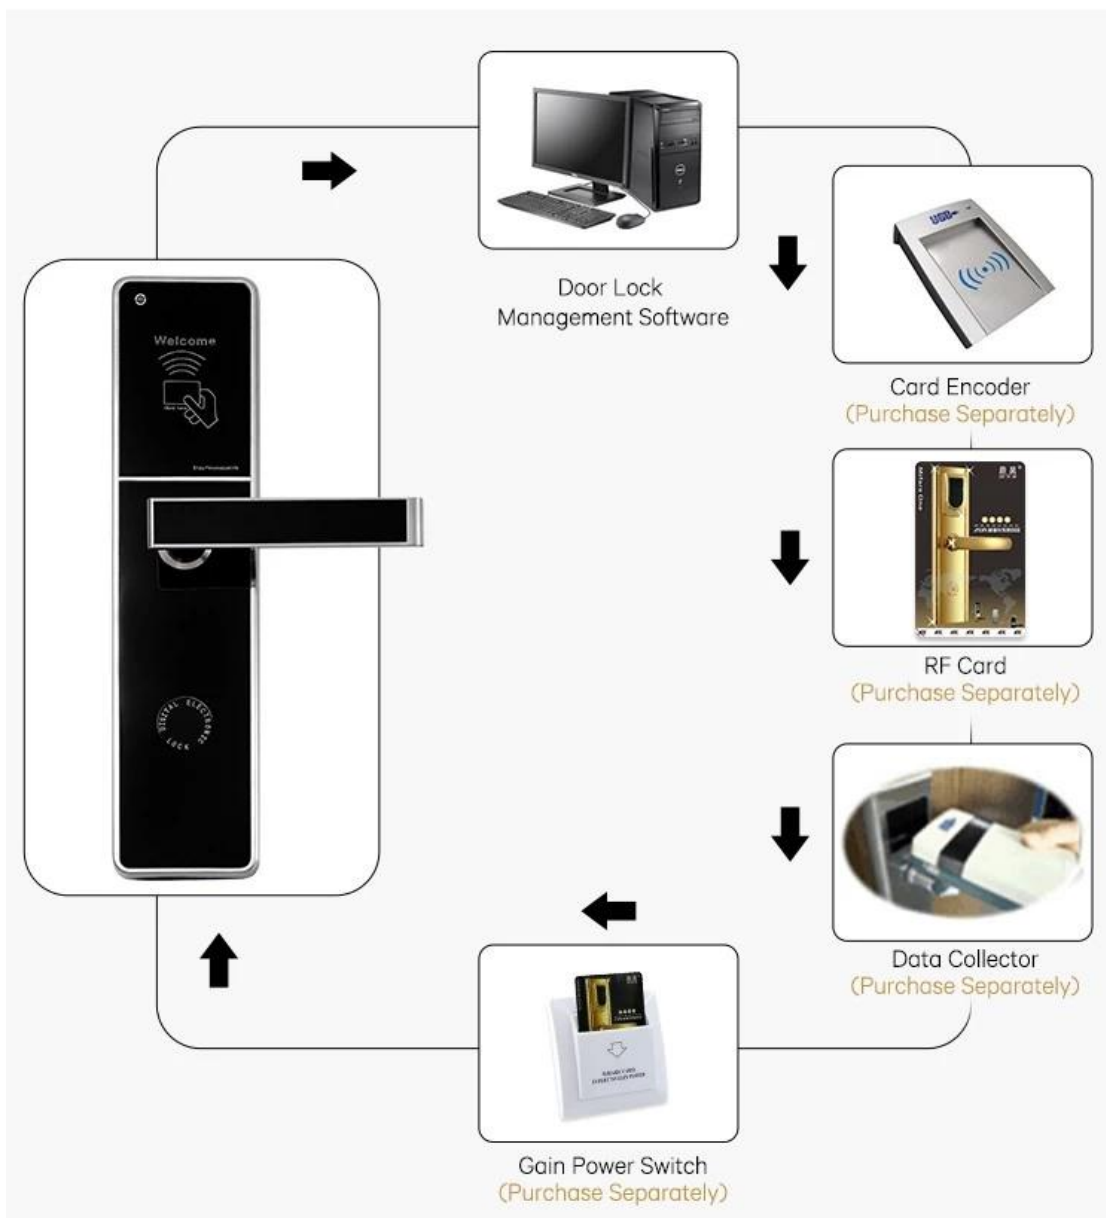

Serratura per camera d'albergo con sistema di gestione

Management Collocation

Other accessories need to be purchased in addition to the lock

Software: It is management system. Work on Window XP / 7 / 8 / 10 (free).

Simple and intuitive. Compatible with most of the common property management systems(PMS) interface.

Can manages the locking plan 64,000 doors.

Computer: It is used to install lock management software, prepared by hotel.

Card encoder : Device for reading and encoding(issue) the card. USB port. Serveral encoders can work simultaneously in a network.

Cards : To open lock and get power from the energy saving switch, one Lock need at least one pcs card, for opend door. 100,000 times durable.

Energy-saving switch: device allow the key card to turn on the lighting system and air controller of the room.

Lock : Install onto the door. Independent, wireless, battery-operated. It stores latest 220 events. Perfect reading. Advanced security performance.