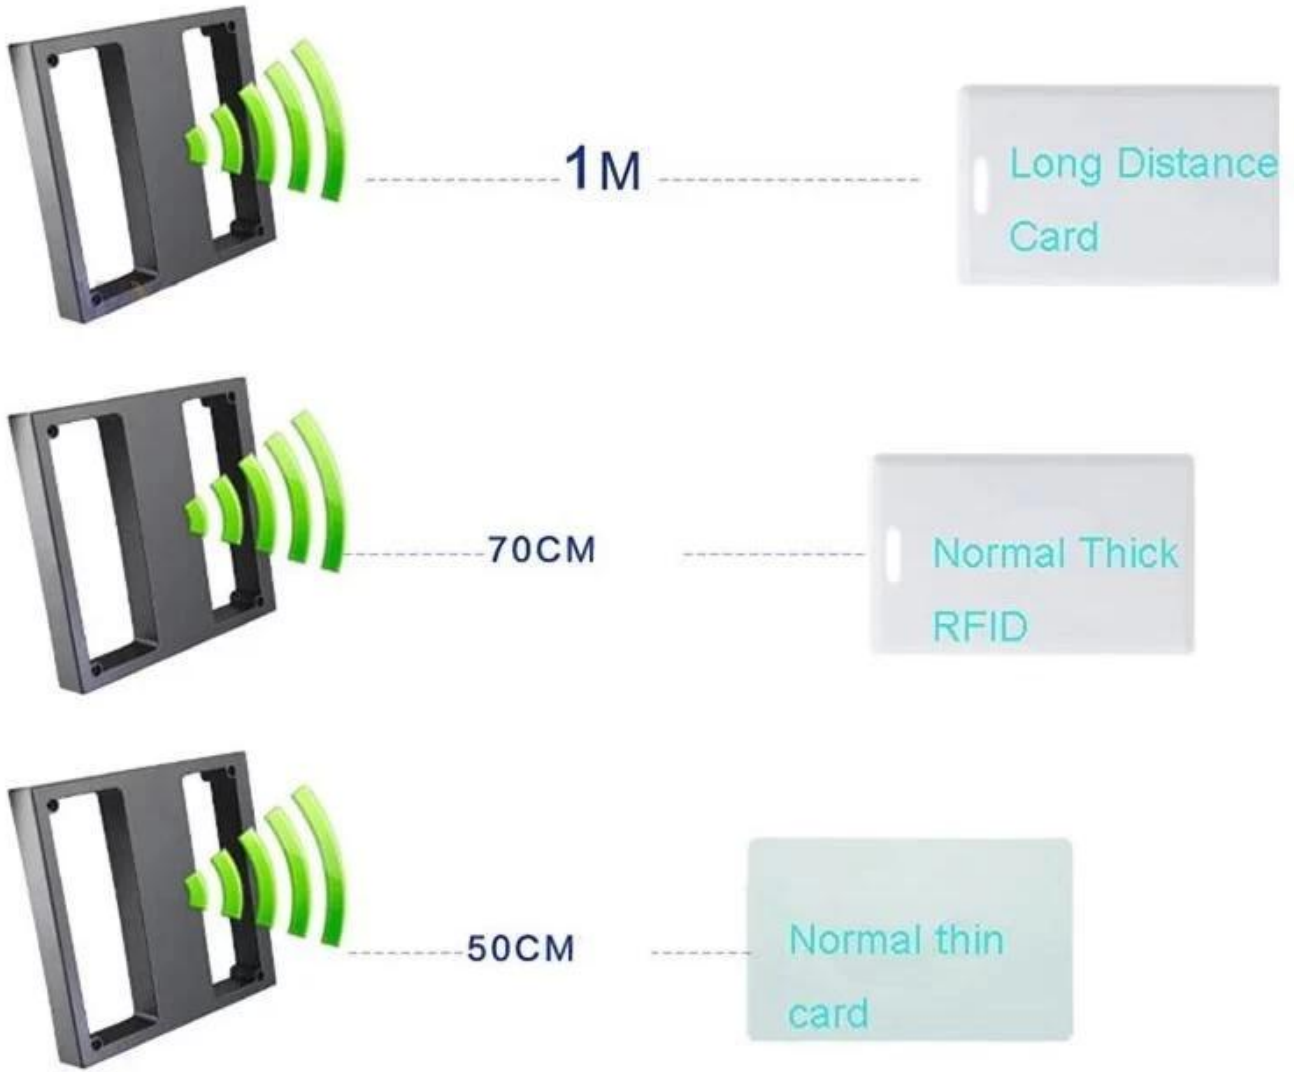

## Waterproof Proximity RFID Mid Range Card Reader

Middle Range card reader is a standard Wiegand 26bit or Wiegand 26bit output format and an off-contact high performance reader. Its main use is as a supplementary reading device for the controller which has the wiegand interface. It characters with exquisite appearance, convenient installation and stable characteritics.