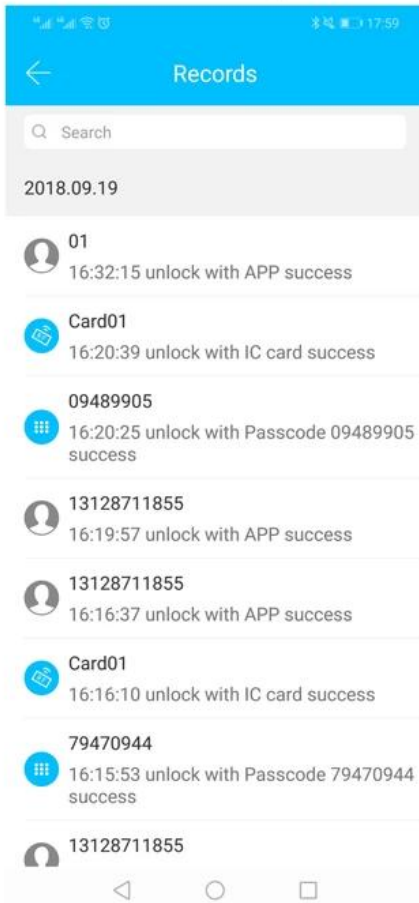

The Features of APP