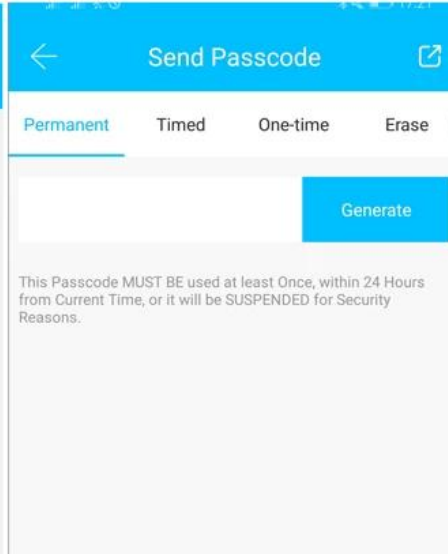

The Features of APP