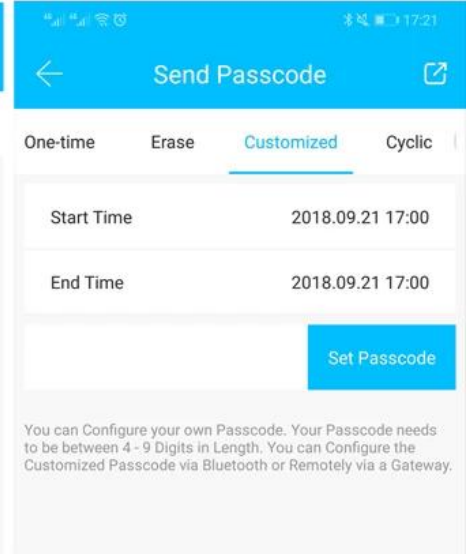

The Features of APP