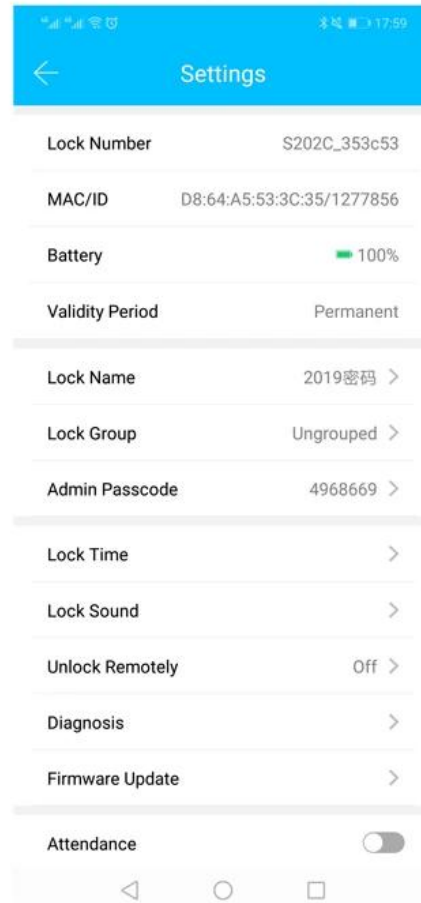

The Features of APP