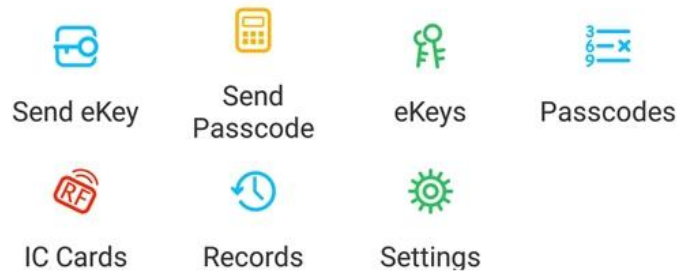

## Samrt keypad rfid TT door lock with APP

App TT Lock is an intelligent block management software. The APP connects the block via BLE bluetooth communication, the user can perform blocking, unlocking, updating the firmware, reading the operation logs in the APP.

# The Features of APP

Function:

Four independent unlocking methods: unlocking methods: Bluetooth, combination, card and mechanical key

Password entry by tapping Key Pression

Microwave induction

The ways of opening the lock can be set as required. Use IC cards or passwords separately to open / Only IC cards and passwords used together could open the blocks.

Messy codes could be used when entering passwords. 12 digits maximum.

It works with alkaline battery, low consumption and long life.

Indication of power failure, usable external source.