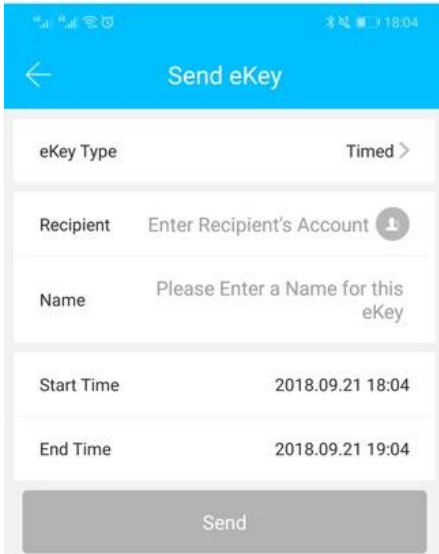

The Features of APP