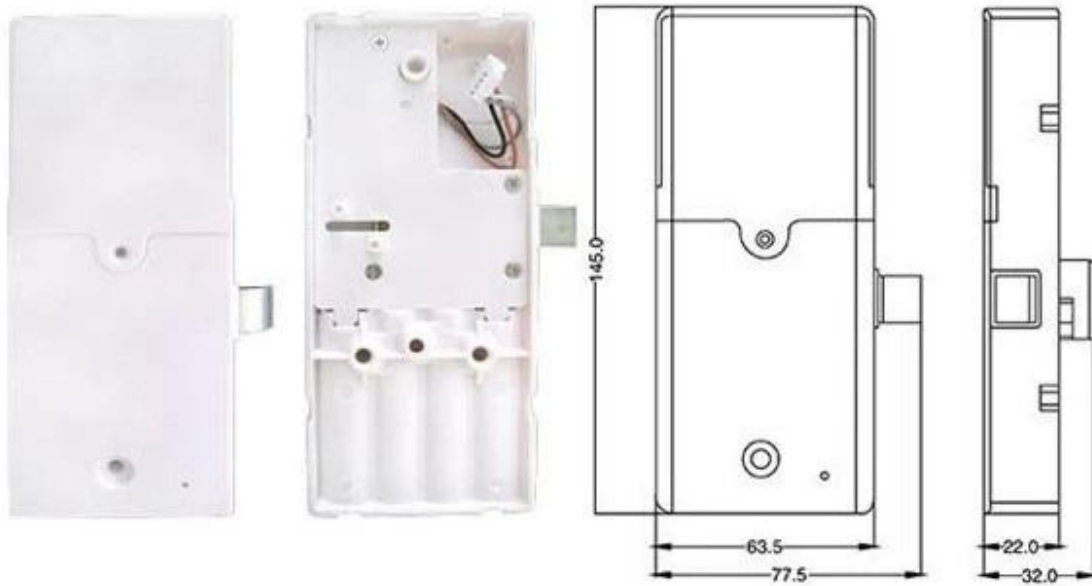

Touchable keypad for password inputting

RFID Electronic Sauna Cabinet Lock Digital Combination Locker lock

**Function:**

Card type: EM4100 ID card

Touchable keypad for password inputting

Micro-wave to check approaching card

Unlocking methods could be set by users: single-unlocking method or double-unlocking methods

Cards are set on lock without software: 1 master card and 200 unlocking cards at most.

Passwords could be changed by users: 1 master password and 200 unlocking password at most

Anti-peep password available, 32 bits at most.

Batteries power supply, external power supply in emergency.