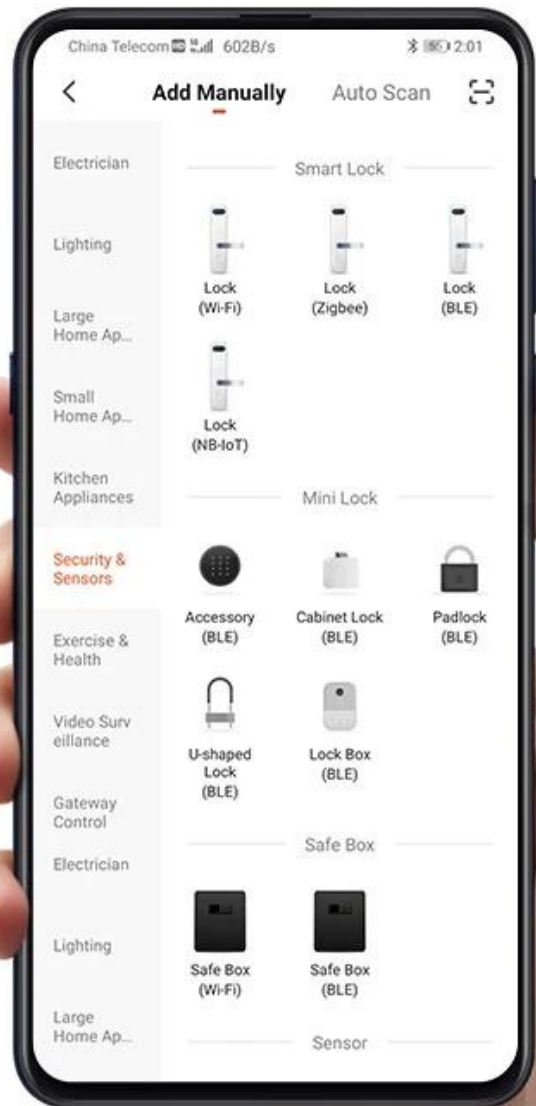

# Semiconductor Biometrics

Identify fingerprints by circular  
groove design.

Fingerprint  
recognition rate\*

**98.6** %

Accurate  
fingerprint  
recognition\*

# AUTOMATIC Lock & Unlock

# Convenient App Managemant

lock and unlock automatically  
with the auto structural design,freeing your hands

  
Smart home

  
User  
management

  
log

\* Language: Chinese simplified, Chinese traditional, English, Spanish, Portuguese, Russian, French, Malay; more coming

# PRODUCT STRUCTURE DIAGRAM

① Battery Case

② Waterproof Rubber Pad

③ Fingerprint Reader

④ Touch Keypad

⑤ Card Reader

⑥ Mechanical Keyhole

⑦ Lock Cylinder