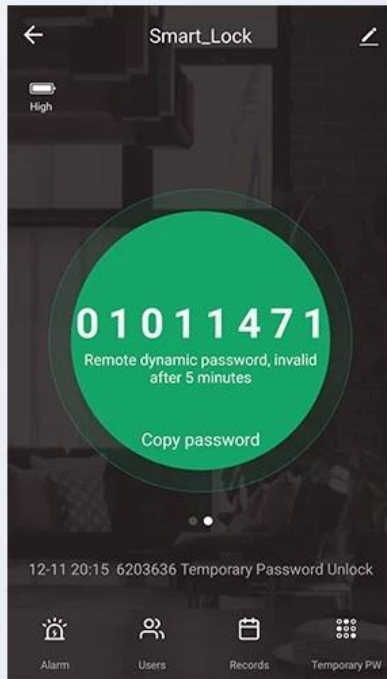

# Convenient App Managemant

lock and unlock automatically  
with the auto structural design,freeing your hands

  
Smart home

  
User  
management

  
log

\* Language: Chinese simplified, Chinese traditional, English, Spanish, Portuguese, Russian, French, Malay; more coming

# APPLICATION

Multi-Locks Manage

Authorized administrators

Push warning information

User management