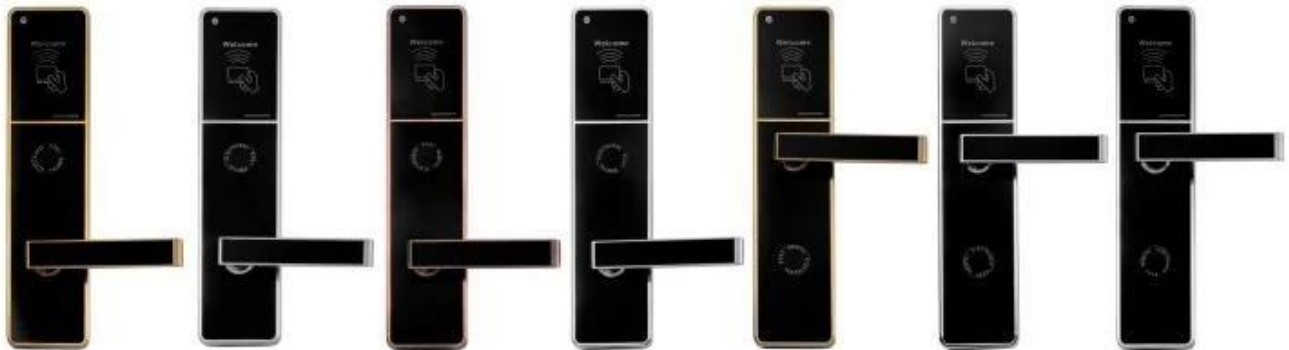

## Serrure d'hôtel sécurisée avec carte RFID

# Detail Parameters

High Quality Life Choices

	Type:	RF hotel Lock DH-8505
	Material:	304 stainless steel
	Card Type:	ID, TEMIC, IC
	Unlock Ways:	Smart Card or Mechanical key
	Card reading current:	$\leq 20$ mA
	Static consumption:	$\leq 15$ $\mu$ A
	Working Temperature:	-20°C~+70°C
	Opening current:	300 mA(last for 0.3s)
	Humidity:	$\leq 95\%$ RH
	Inductive distance:	$\leq 5$ cm
	Anti-static electricity:	>15,000 V
	Battery:	4 pieces of 5# normal battery (6V)
	Lock Size:	309*75*19mm

# Induction Card Opening DH-8505

304 Stainless Steel | Smart Card Or Mechanical Key | High Security

>>

Formal Wear  
Silvery

<<

Upside Down  
Golden

**Cards :** To open lock and get power from the energy saving switch, one Lock need at least one pcs card, for opend door. 100,000 times durable.

**Energy-saving switch:** device allow the key card to turn on the lighting system and air controller of the room.