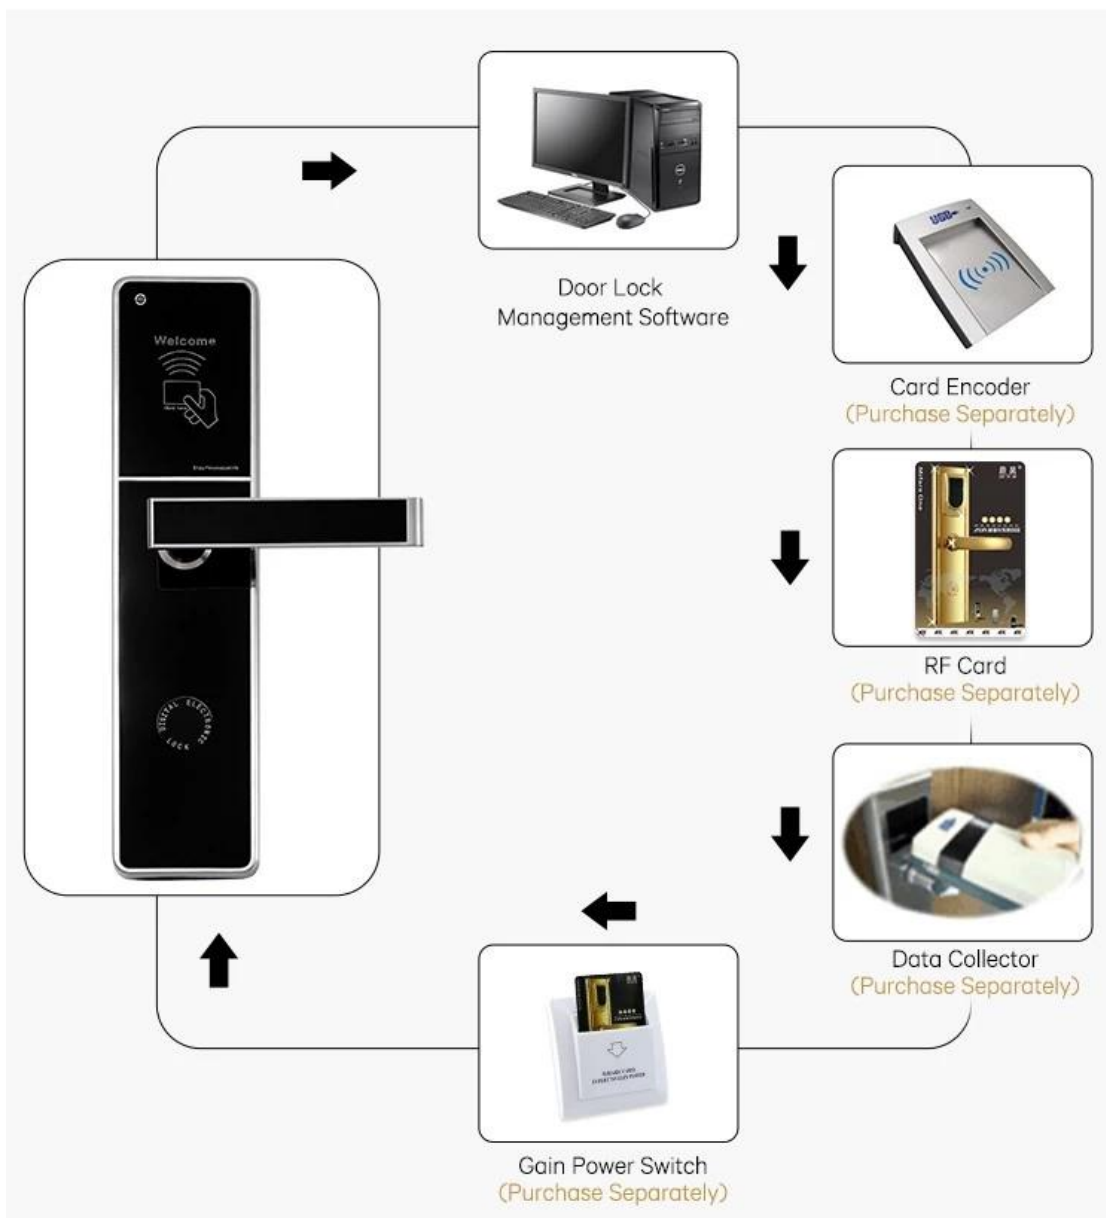

# Management Collocation

Other accessories need to be purchased in addition to the lock

**Software:** It is management system. Work on Window XP / 7 / 8 / 10 (free).

Simple and intuitive. Compatible with most of the common property management systems(PMS) interface.

Can manages the locking plan 64,000 doors.

**Computer:** It is used to install lock management software, prepared by hotel.

**Card encoder :** Device for reading and encoding(issue) the card. USB port. Serveral encoders can work simultaneously in a network.

**Cards :** To open lock and get power from the energy saving switch, one Lock need at least one pcs card, for opend door. 100,000 times durable.

**Energy-saving switch:** device allow the key card to turn on the lighting system and air controller of the room.

**Lock :** Install onto the door. Independent, wireless, battery-operated. It stores latest 220 events. Perfect reading. Advanced security performance.