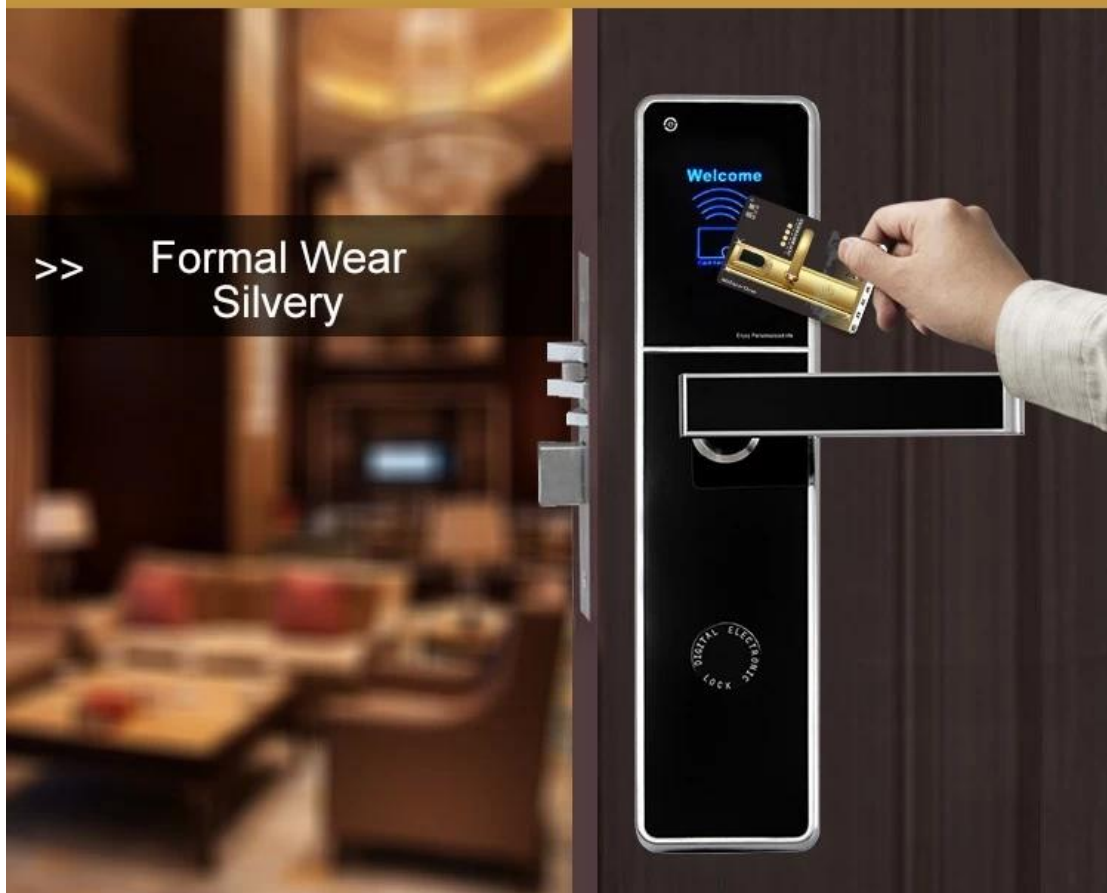

## Serrure d'hôtel sécurisée avec carte RFID

# Detail Parameters

High Quality Life Choices

	Type:	RF hotel Lock DH-8505
	Material:	304 stainless steel
	Card Type:	ID, TEMIC, IC
	Unlock Ways:	Smart Card or Mechanical key
	Card reading current:	$\leq 20$ mA
	Static consumption:	$\leq 15$ $\mu$ A
	Working Temperature:	-20°C~+70°C
	Opening current:	300 mA(last for 0.3s)
	Humidity:	$\leq 95\%$ RH
	Inductive distance:	$\leq 5$ cm
	Anti-static electricity:	>15,000 V
	Battery:	4 pieces of 5# normal battery (6V)
	Lock Size:	309*75*19mm

# Induction Card Opening DH-8505

304 Stainless Steel | Smart Card Or Mechanical Key | High Security

>>

Formal Wear  
Silvery

<<

Upside Down  
Golden