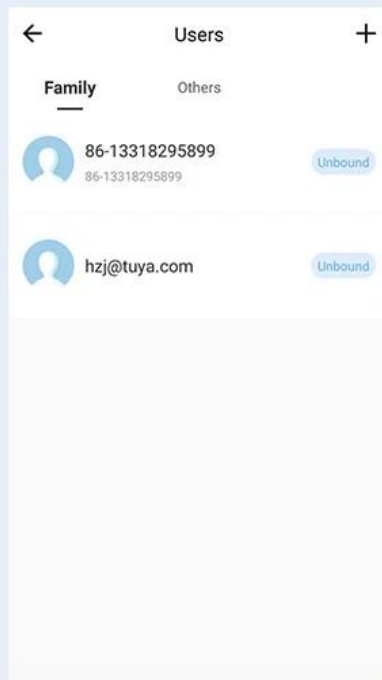

User management