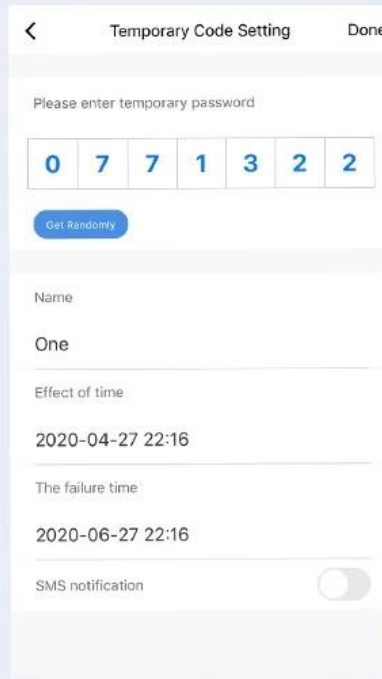

Semiconductor Biometrics

Identify fingerprints by circular
groove design.

Fingerprint
recognition rate*

98.6 %

Accurate
fingerprint
recognition*

AUTOMATIC Lock & Unlock

Convenient App Managemant

lock and unlock automatically
with the auto structural design,freeing your hands

Smart home

User
management

log

* Language: Chinese simplified, Chinese traditional, English, Spanish, Portuguese, Russian, French, Malay; more coming

APPLICATION

Multi-Locks Manage

Authorized administrators

Push warning information

User management

PRODUCT STRUCTURE DIAGRAM

① Battery Case

② Waterproof Rubber Pad

③ Fingerprint Reader

④ Touch Keypad

⑤ Card Reader