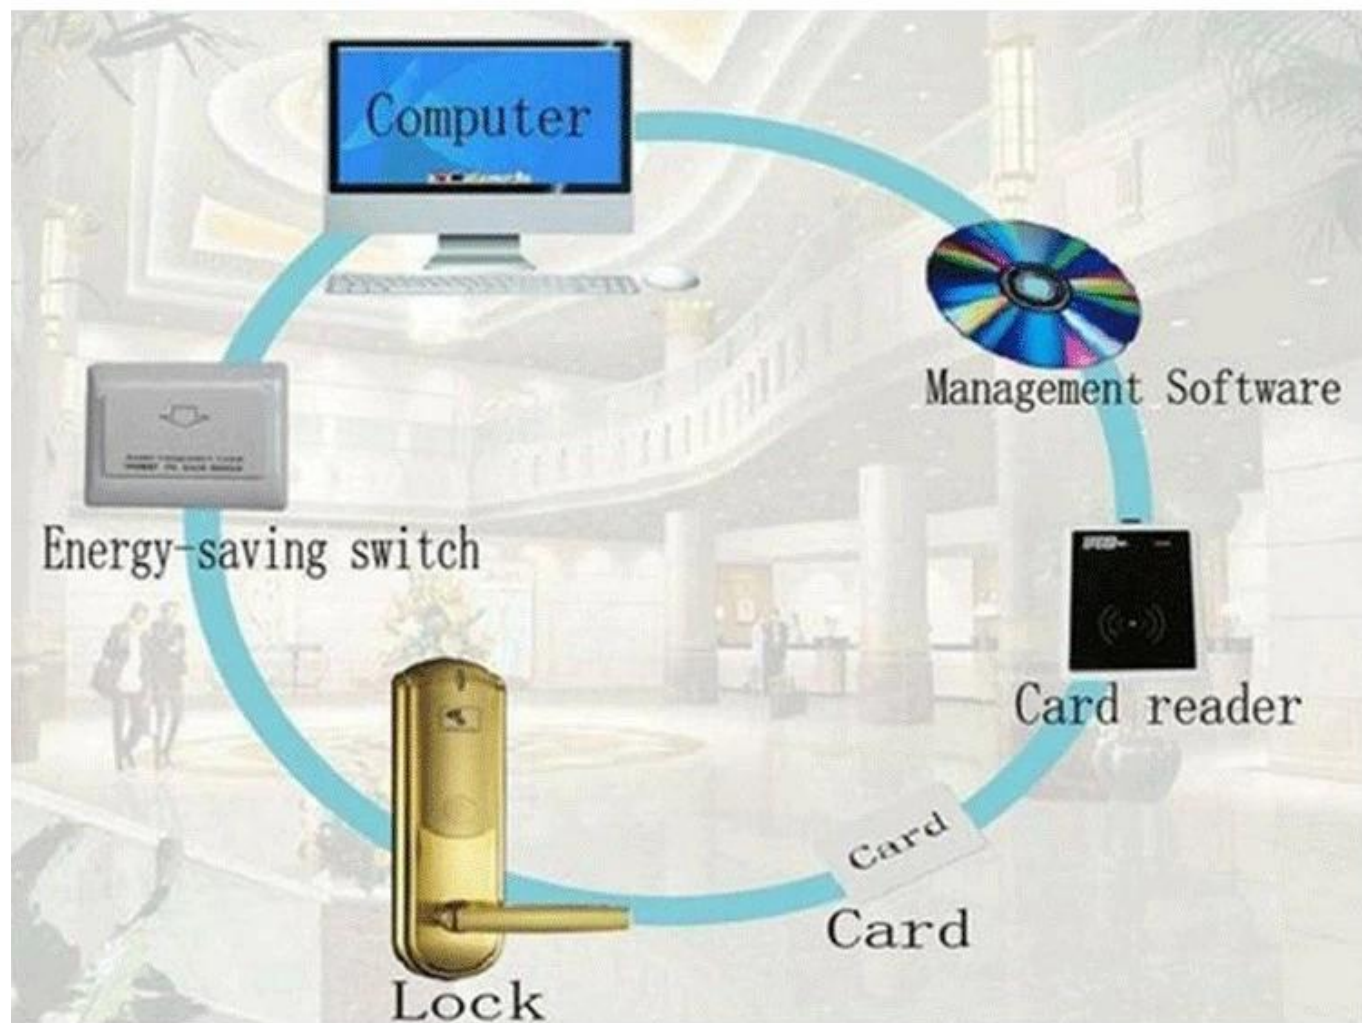

Memo

Override all of the previous Floor Cards

Public Entrance

Unlock the Deadbolt

Issue Card

Hotel Door Lock System:

ProUSB Card Lock Management Software [Guidance version]Manual

1. Overview

Features:

- PROUSB refers to Professional USB.
- Easy Lock configuration. Read System Card three times over all door locks before giving cards for guests to open the door
- Reformation for PROUSB System. Lock time keep the same with local time
- Personalization. Alarm, Close Door Prompt, Do-Not-Disturb can be customized.
- Software interface. Adopt the latest Windows-7 Style, every Set-up steps equipped with notes.
- Abundant Room Status. It reflects at the reservation of Hour-Room, Group Reservation and etc.
- Abundant System Indication function.