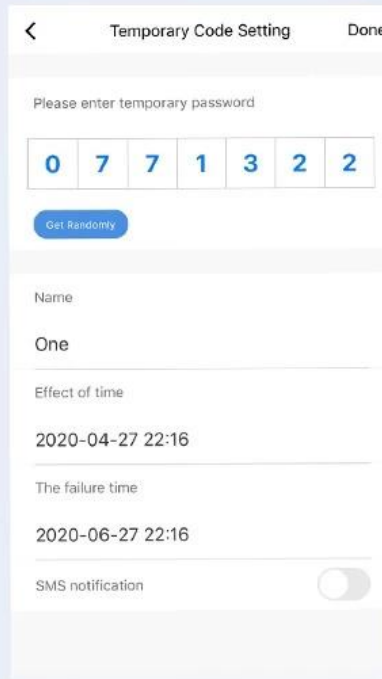

SECURITY
DOOR

Semiconductor Biometrics

Identify fingerprints by circular
groove design.

Fingerprint
recognition rate*

98.6 %

Accurate
fingerprint
recognition*

AUTOMATIC Lock & Unlock

Convenient App Managemant

lock and unlock automatically
with the auto structural design,freeing your hands

Smart home

User
management

log

* Language: Chinese simplified, Chinese traditional, English, Spanish, Portuguese, Russian, French, Malay; more coming

APPLICATION

Multi-Locks Manage

Authorized administrators

Push warning information

User management

PRODUCT STRUCTURE DIAGRAM

① Battery Case

② Waterproof Rubber Pad