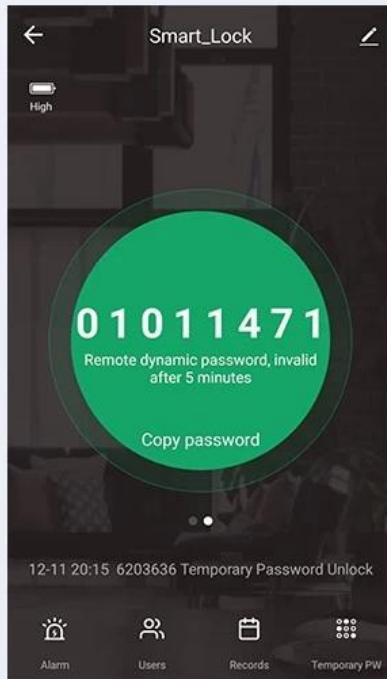

SECURITY
DOOR

Semiconductor Biometrics

Identify fingerprints by circular
groove design.

Fingerprint
recognition rate*

98.6 %

Accurate
fingerprint
recognition*

AUTOMATIC Lock & Unlock

Convenient App Managemant

lock and unlock automatically
with the auto structural design,freeing your hands

Smart home

User
management

log

* Language: Chinese simplified, Chinese traditional, English, Spanish, Portuguese, Russian, French, Malay; more coming

APPLICATION

Multi-Locks Manage

Authorized administrators

Push warning information

User management

PRODUCT STRUCTURE DIAGRAM

① Battery Case

② Waterproof Rubber Pad