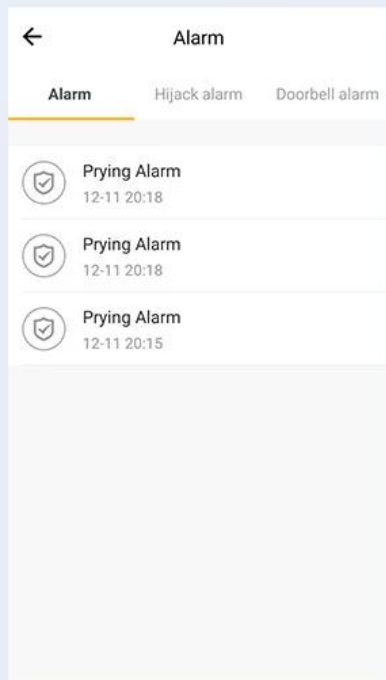

SECURITY
DOOR

Semiconductor Biometrics

Identify fingerprints by circular
groove design.

Fingerprint
recognition rate*

98.6 %

Accurate
fingerprint
recognition*

AUTOMATIC Lock & Unlock

Convenient App Managemant

lock and unlock automatically
with the auto structural design,freeing your hands

Smart home

User
management

log

* Language: Chinese simplified, Chinese traditional, English, Spanish, Portuguese, Russian, French, Malay; more coming

APPLICATION

Multi-Locks Manage

Authorized administrators

Push warning information

User management

PRODUCT STRUCTURE DIAGRAM

① Battery Case

② Waterproof Rubber Pad

③ Fingerprint Reader

④ Touch Keypad

⑤ Card Reader

⑥ Mechanical Keyhole

⑦ Lock Cylinder

⑧ Emergency Charging Port

Product model: T1	Lock body: Deadbolt
Color: Black/Silver	Material: Aluminum Alloy
Lock cylinder: Level-C optional	Communication: Wifi/Bluetooth/Zigbee
Power: 4 AA batteries	Type: Interior doors
Door thickness: 38-55mm	Opening direction: Universal
Front: 64(W)*144(H)*17(D)mm	Back: 73(W)*161(H)*48(D)mm