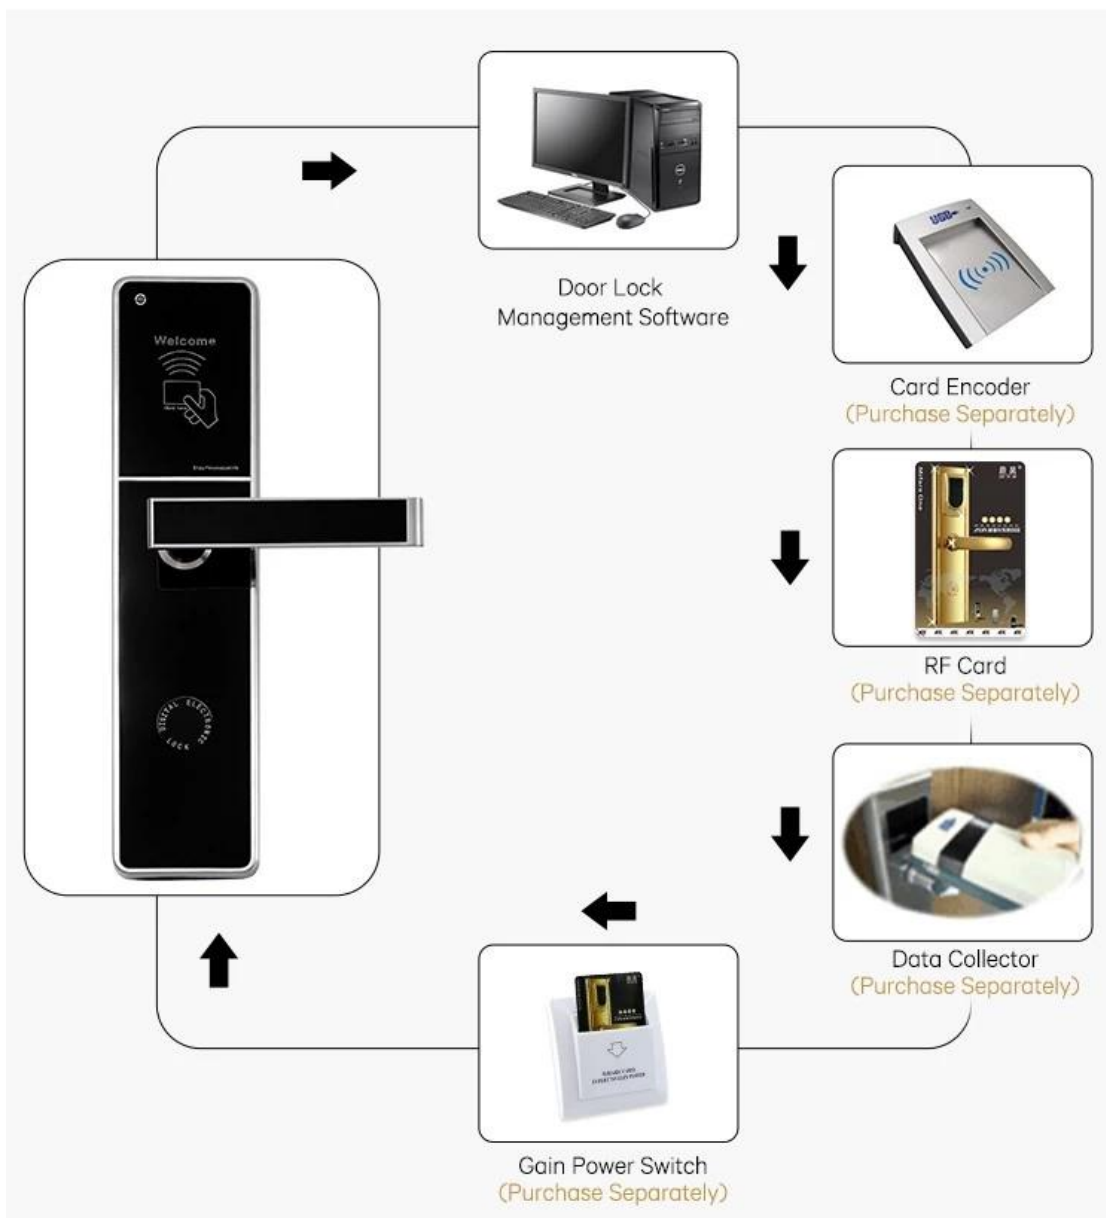

Cerradura de puerta para habitación de hotel con sistema de gestión

Management Collocation

Other accessories need to be purchased in addition to the lock

Software: It is management system. Work on Window XP / 7 / 8 / 10 (free).

Simple and intuitive. Compatible with most of the common property management systems(PMS) interface.

Can manages the locking plan 64,000 doors.

Computer: It is used to install lock management software, prepared by hotel.

Card encoder : Device for reading and encoding(issue) the card. USB port. Serveral encoders can work simultaneously in a network.

Cards : To open lock and get power from the energy saving switch, one Lock need at least one pcs card, for opend door. 100,000 times durable.

Energy-saving switch: device allow the key card to turn on the lighting system and air controller of the room.

Lock : Install onto the door. Independent, wireless, battery-operated. It stores latest 220 events. Perfect reading. Advanced security performance.