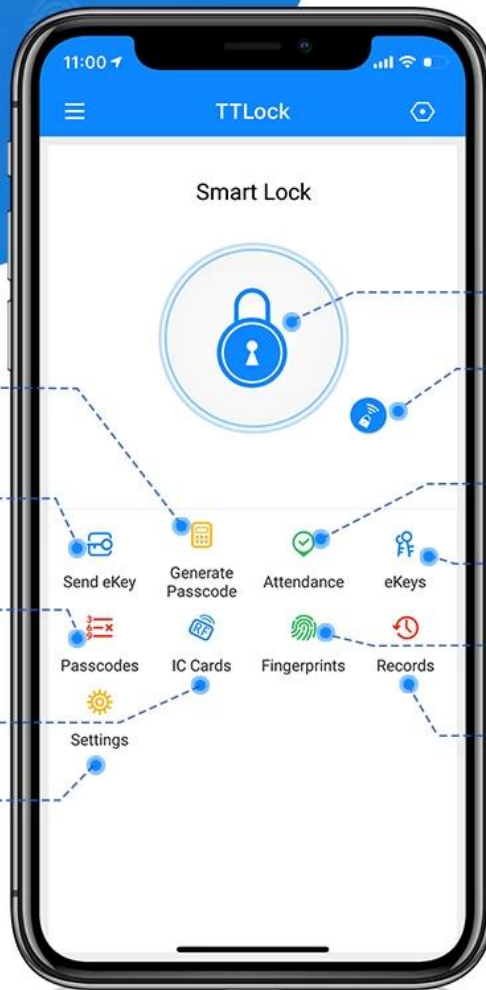

# 5 ways Unlock

Fingerprint  
Unlock

password  
Unlock

IC Card  
Unlock

TT APP  
Unlock

Key  
Unlock

# Five Unlock Ways

Password  
Unlock

Fingerprint  
Unlock

APP  
Unlock

IC Card  
Unlock

Mechanical Key  
Unlock

# APP TO PROGRAMME /CONTROL THE LOCK

Crear and share pin code remotely

Crear and share ekey remotely

Pin code management

Add/delect card

Remaining batteries/  
Passage Mode Setting/  
Volume setting/  
System upgrade & more