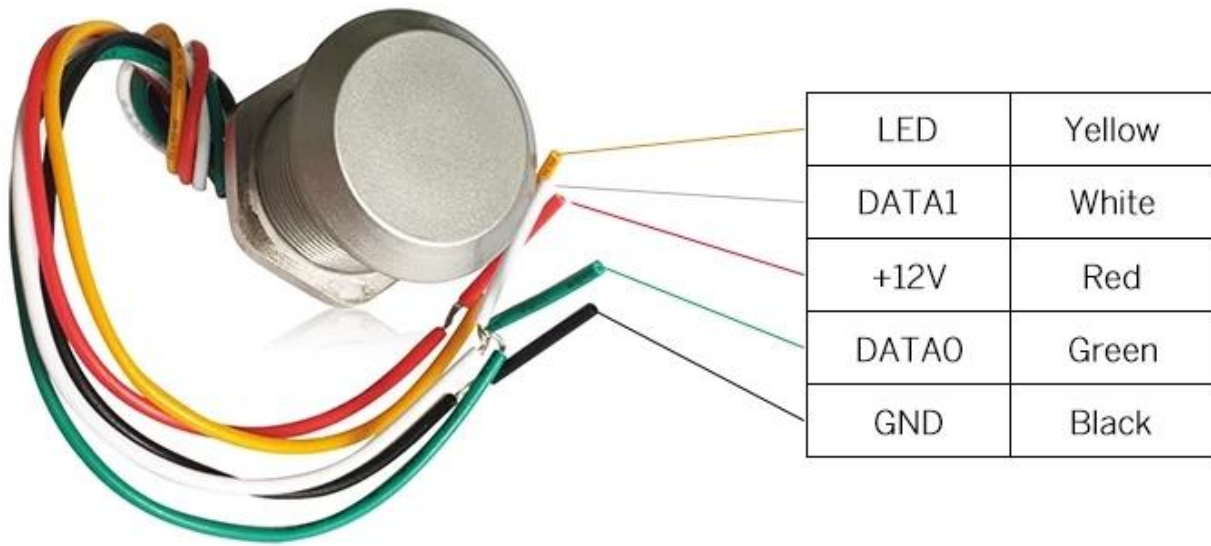

LED	Yellow
DATA1	White
+12V	Red
DATA0	Green
GND	Black