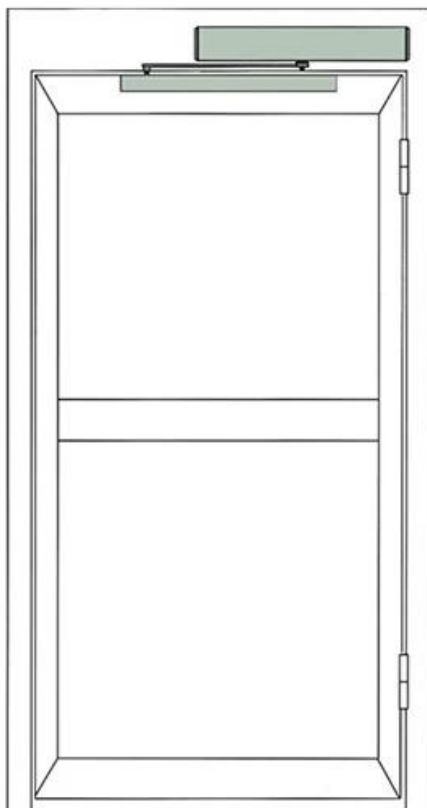

## — Installation mode —

Pull-arm mounting: Suitable for  
door wing opening inward  
(drive system inside)

Push Arm Installation: Suitable for  
door wing opening outward  
(drive system inside)

## Dimensions(mm)