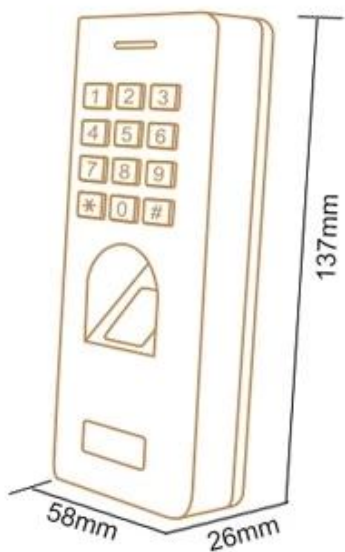

| | |
|----|-------------|
| 重量 | 1000 |
| 电压 | 12-24V |
| 电流 | ≤35mA |
| 功耗 | ≤100mA |
| 温度 | -40°C~60°C |
| 湿度 | 0~95% |
| 防护 | IP68 |
| 尺寸 | 128x48x26mm |
| 接口 | RS485/继电器 |

Product Size

Gift Box Size

Carton Size

| | |
|----------------|---------------------|
| Packing | 20pcs/carton |
| Weight | 12.5kg |

CONTACT US

Sincerely for your service

You are welcome to come to consult

Contact: Winnie Liang

Cellphone/Wechat/Whatsapp: +86 13602510930