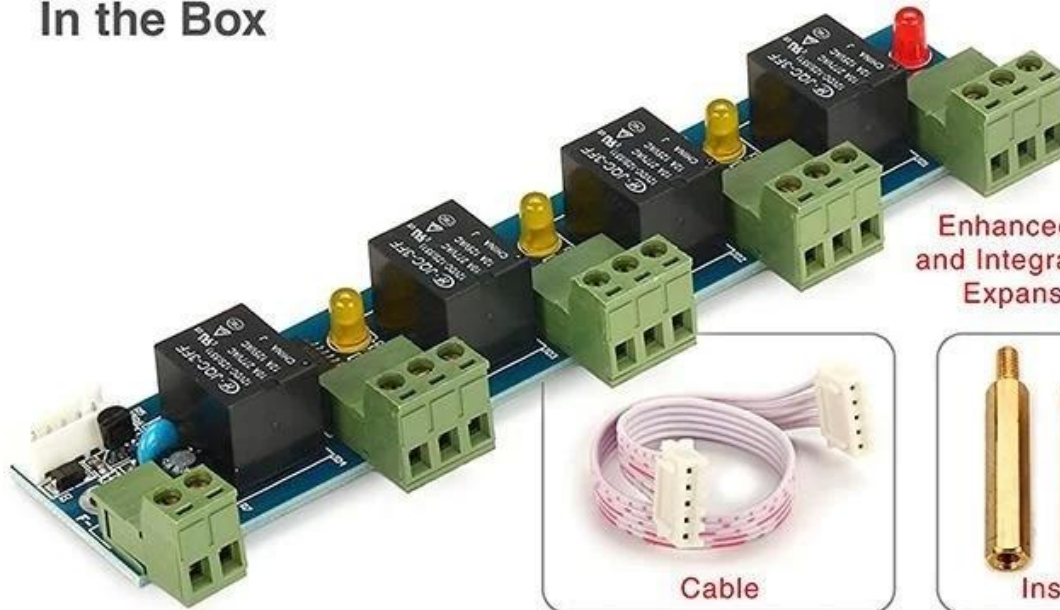

In the Box

Enhanced Alarm Output
and Integrated Fire Control
Expansion Controller

Cable

Installation Kit

Kindly remind:

All network control board must configure with access power supply.
1 board for 1 power supply