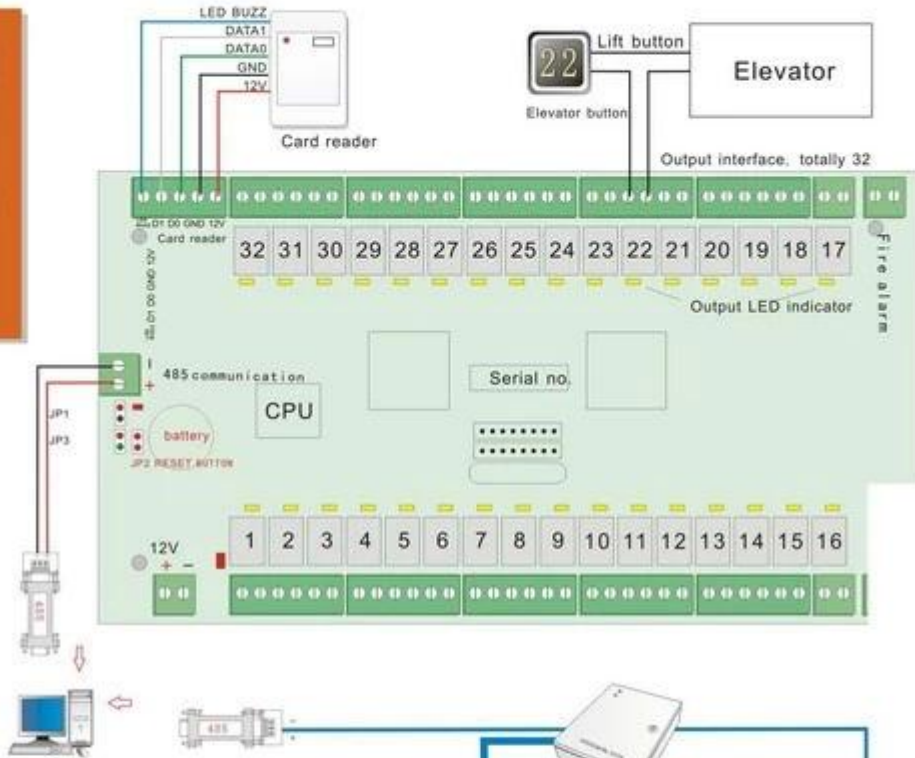

# 32x8000users RFID

尺寸	228mm×144mm×22mm
容量	512K
WG	支持
接口	支持32个接口
接口	32个接口
接口	支持128个接口
协议	TCP / IP
接口	16个接口
接口	Card+ PW
接口	1-65535
接口	1-255
接口	2
接口	d
接口	1-65535
接口	支持
接口	8000
接口	20000
接口	10000
接口	
接口	
接口	

TCP / IP  
 支持8000个接口20000个接口10000个  
 32个接口

3路128路  
NO/NC  
16路+PW/PW  
485/TCP/IP

Wiring diagram

Software features

- Support 485 and TCP/IP controllers, all of our access controllers use one software.
- Have all of functions that professional access control software possesses.
- Multi-language is possible. Customer can add new language easily.
- Real-time color show each point's status.
- Support records showing in full screen, and show user photo. And support sound.
- Support two database: MS Access and MS SQL server, MS Access as default.
- Support the authority on access controller, lift controller, locker controller under the same operation.
- Support operations through software.
- Support NO or NC status of random defined outputs.
- Start up software time synchronization, and just click mouse two times to update controllers.