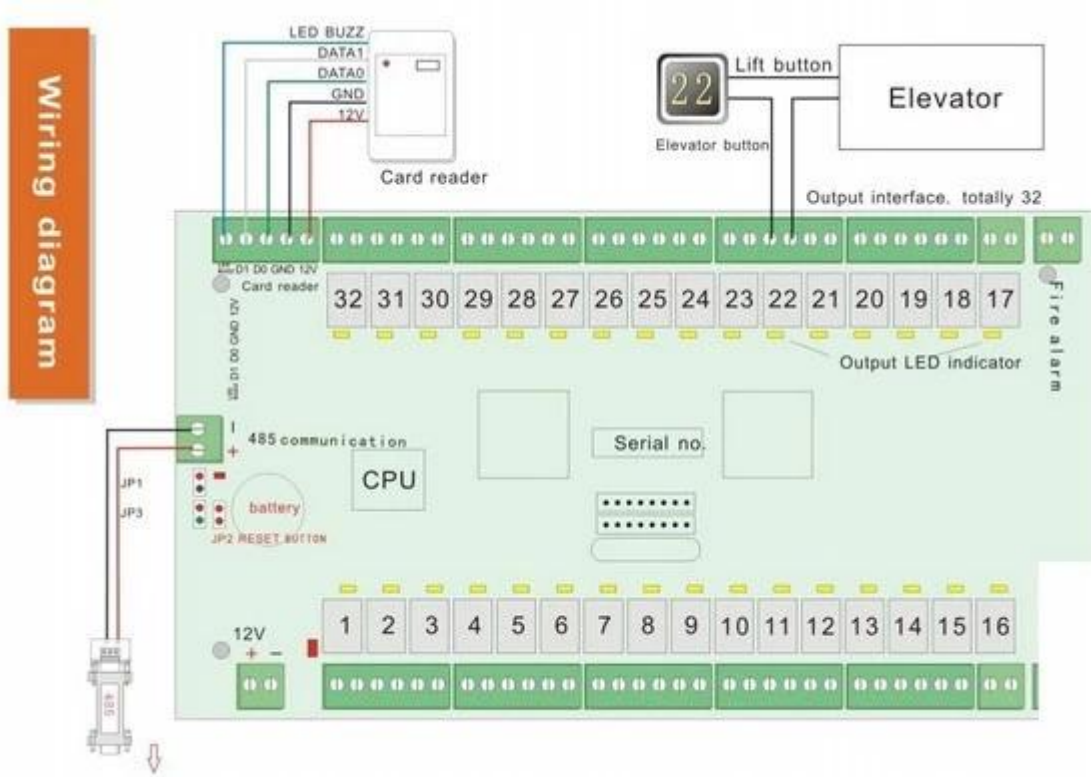

# 32x8000users RFID

尺寸	228mm×144mm×22mm
容量	512K
WG	支持
接口	支持32个接口
接口	32个接口
接口	支持128个接口
协议	TCP / IP
接口	16个接口
接口	Card+ PW
接口	1-65535
接口	1-255
接口	2
接口	d
接口	1-65535
接口	支持
接口	8000
接口	20000
接口	10000
接口	
接口	
接口	

TCP / IP  
 支持8000个接口20000个接口10000个  
 32个接口

3路128路  
NO/NC  
16路+PW/PW  
485/TCP/IP

Wiring diagram

Software features

- Support 485 and TCP/IP controllers, all of our access controllers use one software.
- Have all of functions that professional access control software possesses.
- Multi-language is possible. Customer can add new language easily.
- Real-time color show each point's status.
- Support records showing in full screen, and show user photo. And support sound.
- Support two database: MS Access and MS SQL server, MS Access as default.
- Support the authority on access controller, lift controller, locker controller under the same operation.
- Support operations through software.
- Support NO or NC status of random defined outputs.
- Start up software time synchronization, and just click mouse two times to update controllers.