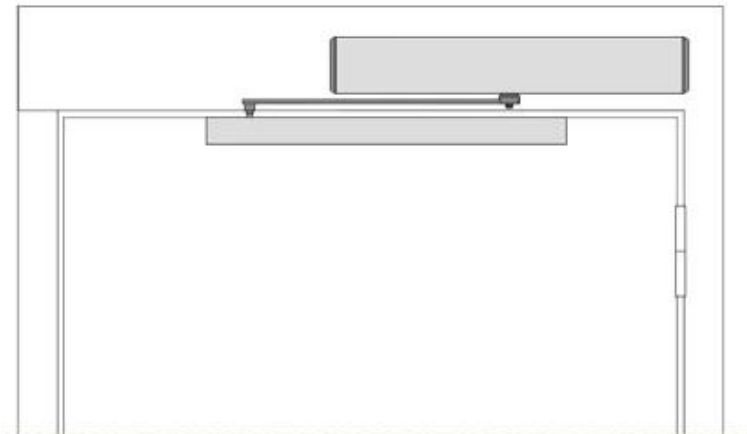

Intelligent Automatic Flat Door system

— Installation mode —

Pull-arm mounting: Suitable for
door wing opening inward
(drive system inside)

Push Arm Installation: Suitable for
door wing opening outward
(drive system inside)

Installation

Pull-arm mounting: Suitable for door wing opening inward (drive system inside)

Push Arm Installation: Suitable for door wing opening outward (drive system inside)

M-204T (Optional)

Dimensions(mm)

Pull arm

Push arm

وظيفة:

200 ~ 240V مزود الطاقة: 200

90 ° / وقت الفتح: 3 ~ 7

وقت الفتح والعقد: 1-30 ثانية

IP12D :مستوى الحماية

وزن المنتج: 6.5 كجم