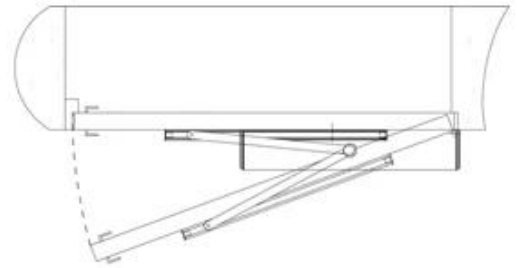

Intelligent Automatic Flat Door system

— Installation mode —

Pull-arm mounting: Suitable for
door wing opening inward
(drive system inside)

Push Arm Installation: Suitable for
door wing opening outward
(drive system inside)

Installation

Pull-arm mounting: Suitable for door wing opening inward (drive system inside)

Push Arm Installation: Suitable for door wing opening outward (drive system inside)

M-204T (Optional)

Dimensions(mm)

Pull arm

Push arm

وظيفة:

200 ~ 240V مزود الطاقة: 200

90 ° / وقت الفتح: 3 ~ 7

وقت الفتح والعقد: 1-30 ثانية

IP12D :مستوى الحماية

وزن المنتج: 6.5 كجم