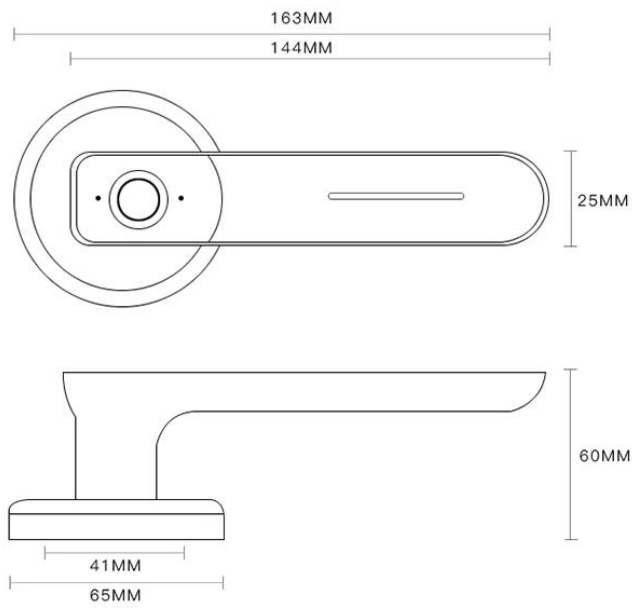

specifications

Lock body size

The center distance can be adjusted to 70mm