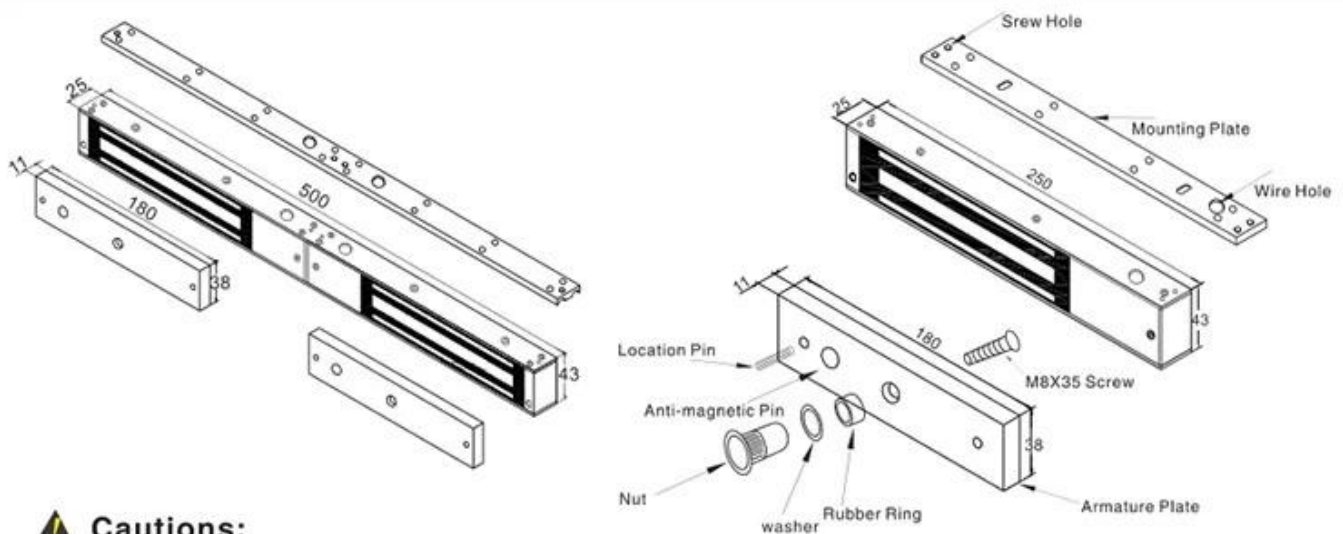

280kgs / 600lbs القوة القابضة

الوزن: 1.97kg

الحجم: 253 * 25 * 48MM

DH-280G Magnetic Lock

STRONG SUCTION PREVENTION DISMANTLING

Aluminum Alloy Material

Security Burglarproof

Internal six angle screw design

Detection Feedback

Often open and normally closed signal

Good Material

High strength aluminum alloy

Product Parameters

High Quality Life Choices

Size	253Lx25Wx48H(mm)
Holding Force	280kg(600Lbs)
Input Voltage	12 or 24VDC
Current Draw	12V/500mA or 24V/250mA
Suitable	Wooden door , Glass door , Metal door , Fireproof door
Surface Temp	$\leq +20^{\circ}\text{C}$
Operating Temp	$-10\sim +55^{\circ}\text{C}$ (14-131F)
Humidity	0~90%(non-condensing)
Cover Finish	Anodized aluminum
Lock Finish	Zinc
Armature Plate Finish	Zinc
Weight	2.1KG

Diagram(unit:mm)

⚠ Cautions:

- The screw of armature plate should not be fixed too tight. Proper elasticity should be guaranteed for the rubber ring so that the armature plate can adjust itself to the appropriate position.
- Check the jumper's position before connecting. Figure out it represents 12VDC or 24VDC.
- Please keep the surface of the lock clean, or the force will be reduced because of the dust, glue or scotch tape on it.

► Installation

Specification

Model	Size(unit:mm)	Voltage	Current	Holding Force	Lock Signal	Door Signal	Door
DH-280G	250Lx48.5Wx25H	12/24VDC	12V/500mA 24V/250mA	280kg(600Lbs)	No	No	Single Door
DH-280GS	500Lx48.5Wx25H	12/24VDC	12V/500mAx2 24V/250mAx2	280kgx2(600Lbsx2)	No	No	Double Door
DH-280GF	250Lx48.5Wx25H	12/24VDC	12V/500mA 24V/250mA	280kg(600Lbs)	Yes	NO(B),NC(R) COM(Y)	Single Door
DH-280GSF	500Lx48.5Wx25H	12/24VDC	12V/500mAx2 24V/250mAx2	280kgx2(600Lbsx2)	Yes	NO(B),NC(R) COM(Y)	Double Door