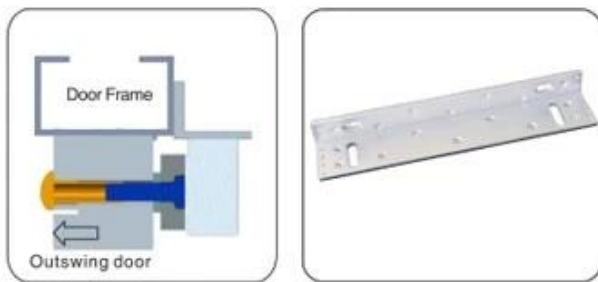

Diagram(unit:mm)

⚠ Cautions:

- The screw of armature plate should not be fixed too tight. Proper elasticity should be guaranteed for the rubber ring so that the armature plate can adjust itself to the appropriate position.
- Check the jumper's position before connecting. Figure out it represents 12VDC or 24VDC.
- Please keep the surface of the lock clean, or the force will be reduced because of the dust, glue or scotch tape on it.

► Installation

Specification

Model	Size(unit:mm)	Voltage	Current	Holding Force	Lock Signal	Door Signal	Door
DH-280G	250Lx48.5Wx25H	12/24VDC	12V/500mA 24V/250mA	280kg(600Lbs)	No	No	Single Door
DH-280GS	500Lx48.5Wx25H	12/24VDC	12V/500mAx2 24V/250mAx2	280kgx2(600Lbsx2)	No	No	Double Door
DH-280GF	250Lx48.5Wx25H	12/24VDC	12V/500mA 24V/250mA	280kg(600Lbs)	Yes	NO(B),NC(R) COM(Y)	Single Door
DH-280GSF	500Lx48.5Wx25H	12/24VDC	12V/500mAx2 24V/250mAx2	280kgx2(600Lbsx2)	Yes	NO(B),NC(R) COM(Y)	Double Door

Bracket Installation

Different brackets are available according to different types of doors. For example, narrow door, frameless glass door and inward opening door.

L Bracket-For outward opening door

When the door frame thickness is less than 42mm, L bracket is needed.

ZL Bracket-For inward opening door

For inward opening door, ZL bracket is needed.

U Bracket

For the frameless glass door. U bracket is needed.

I Bracket for armature plate

When the door frame is too thick, I bracket is needed.