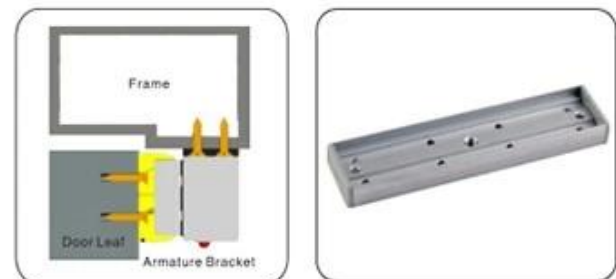

ZL Bracket-For inward opening door

For inward opening door, ZL bracket is needed.

U Bracket

For the frameless glass door. U bracket is needed.

I Bracket for armature plate

When the door frame is too thick, I bracket is needed.