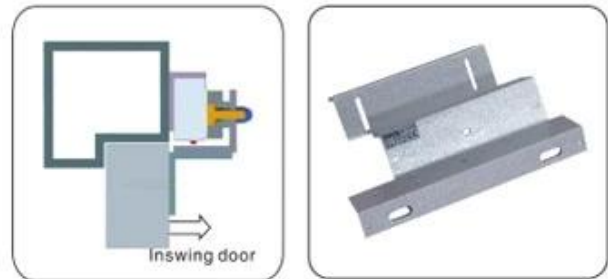

Diagram(unit:mm)

⚠ Cautions:

- The screw of armature plate should not be fixed too tight. Proper elasticity should be guaranteed for the rubber ring so that the armature plate can adjust itself to the appropriate position.
- Check the jumper's position before connecting. Figure out it represents 12VDC or 24VDC.
- Please keep the surface of the lock clean, or the force will be reduced because of the dust, glue or scotch tape on it.

► Installation

Specification

Model	Size(unit:mm)	Voltage	Current	Holding Force	Lock Signal	Door Signal	Door
DH-280G	250Lx48.5Wx25H	12/24VDC	12V/500mA 24V/250mA	280kg(600Lbs)	No	No	Single Door
DH-280GS	500Lx48.5Wx25H	12/24VDC	12V/500mAx2 24V/250mAx2	280kgx2(600Lbsx2)	No	No	Double Door
DH-280GF	250Lx48.5Wx25H	12/24VDC	12V/500mA 24V/250mA	280kg(600Lbs)	Yes	NO(B),NC(R) COM(Y)	Single Door
DH-280GSF	500Lx48.5Wx25H	12/24VDC	12V/500mAx2 24V/250mAx2	280kgx2(600Lbsx2)	Yes	NO(B),NC(R) COM(Y)	Double Door

Bracket Installation

Different brackets are available according to different types of doors. For example, narrow door, frameless glass door and inward opening door.

L Bracket-For outward opening door

When the door frame thickness is less than 42mm, L bracket is needed.

ZL Bracket-For inward opening door

For inward opening door, ZL bracket is needed.

U Bracket

For the frameless glass door. U bracket is needed.

I Bracket for armature plate

When the door frame is too thick, I bracket is needed.