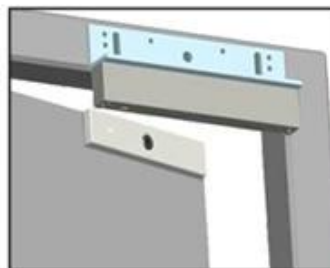

Bracket Installation

Different brackets are available according to different types of doors. For example, narrow door, frameless glass door and inward opening door.

L Bracket-For outward opening door

When the door frame thickness is less than 42mm, L bracket is needed.

ZL Bracket-For inward opening door

For inward opening door, ZL bracket is needed.

U Bracket

For the frameless glass door. U bracket is needed.

I Bracket for armature plate

When the door frame is too thick, I bracket is needed.

Installation Instruction

Demonstration of I Bracket Installation

Demonstration of L Bracket Installation

Demonstration of ZL Bracket Installation

Demonstration of UL Bracket Installation

► About us

UDOHOW 鼎昊