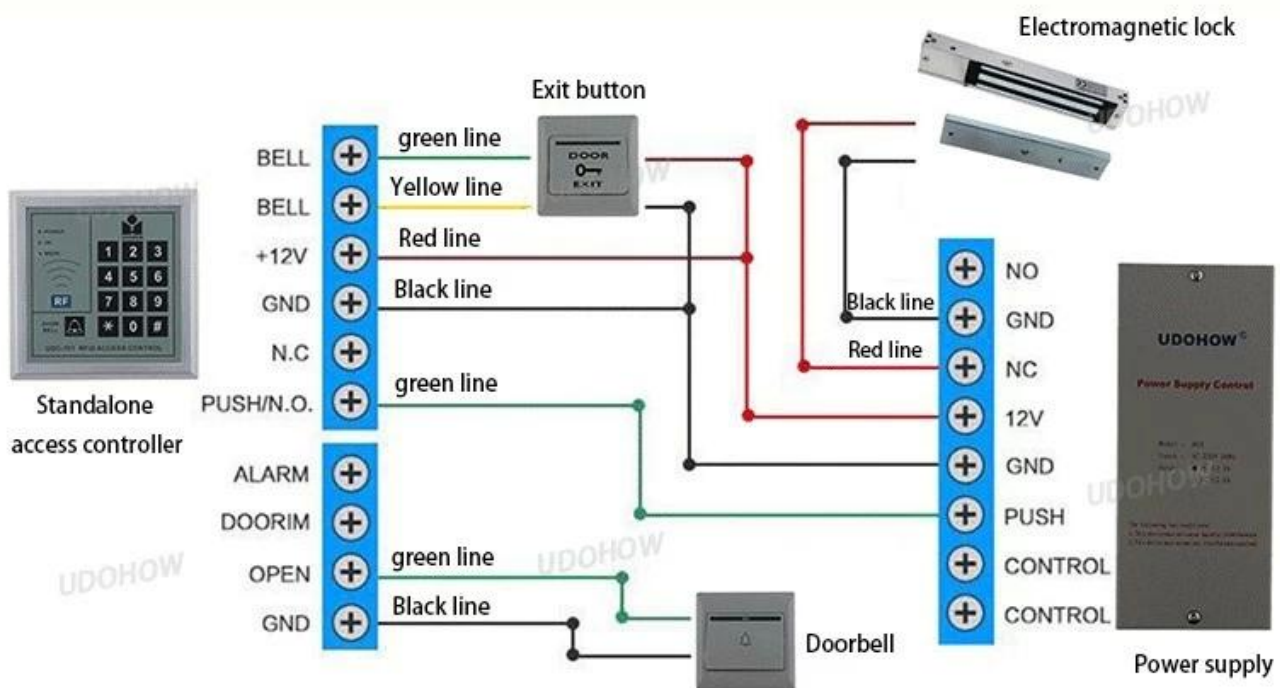

Detection Feedback

Often open and normally closed signal

Good Material

High strength aluminum alloy

Product Parameters

High Quality Life Choices

Size	253Lx25Wx48H(mm)
Holding Force	280kg(600Lbs)
Input Voltage	12 or 24VDC
Current Draw	12V/500mA or 24V/250mA
Suitable	Wooden door , Glass door , Metal door , Fireproof door
Surface Temp	$\leq +20^{\circ}\text{C}$
Operating Temp	$-10\sim +55^{\circ}\text{C}$ (14-131F)
Humidity	0~90%(non-condensing)
Cover Finish	Anodized aluminum
Lock Finish	Zinc
Armature Plate Finish	Zinc
Weight	2.1KG

Diagram(unit:mm)

⚠ Cautions:

- The screw of armature plate should not be fixed too tight. Proper elasticity should be guaranteed for the rubber ring so that the armature plate can adjust itself to the appropriate position.
- Check the jumper's position before connecting. Figure out it represents 12VDC or 24VDC.
- Please keep the surface of the lock clean, or the force will be reduced because of the dust, glue or scotch tape on it.

► Installation

Specification

Model	Size(unit:mm)	Voltage	Current	Holding Force	Lock Signal	Door Signal	Door
DH-280G	250Lx48.5Wx25H	12/24VDC	12V/500mA 24V/250mA	280kg(600Lbs)	No	No	Single Door
DH-280GS	500Lx48.5Wx25H	12/24VDC	12V/500mAx2 24V/250mAx2	280kgx2(600Lbsx2)	No	No	Double Door
DH-280GF	250Lx48.5Wx25H	12/24VDC	12V/500mA 24V/250mA	280kg(600Lbs)	Yes	NO(B),NC(R) COM(Y)	Single Door
DH-280GSF	500Lx48.5Wx25H	12/24VDC	12V/500mAx2 24V/250mAx2	280kgx2(600Lbsx2)	Yes	NO(B),NC(R) COM(Y)	Double Door