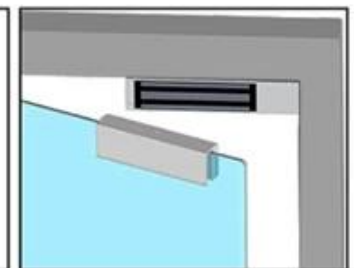

ZL Bracket-For inward opening door

For inward opening door, ZL bracket is needed.

U Bracket

For the frameless glass door. U bracket is needed.

I Bracket for armature plate

When the door frame is too thick, I bracket is needed.

Installation Instruction

Demonstration of I Bracket Installation

Demonstration of L Bracket Installation

Demonstration of ZL Bracket Installation

Demonstration of UL Bracket Installation

► About us

UDOHOW 鼎昊